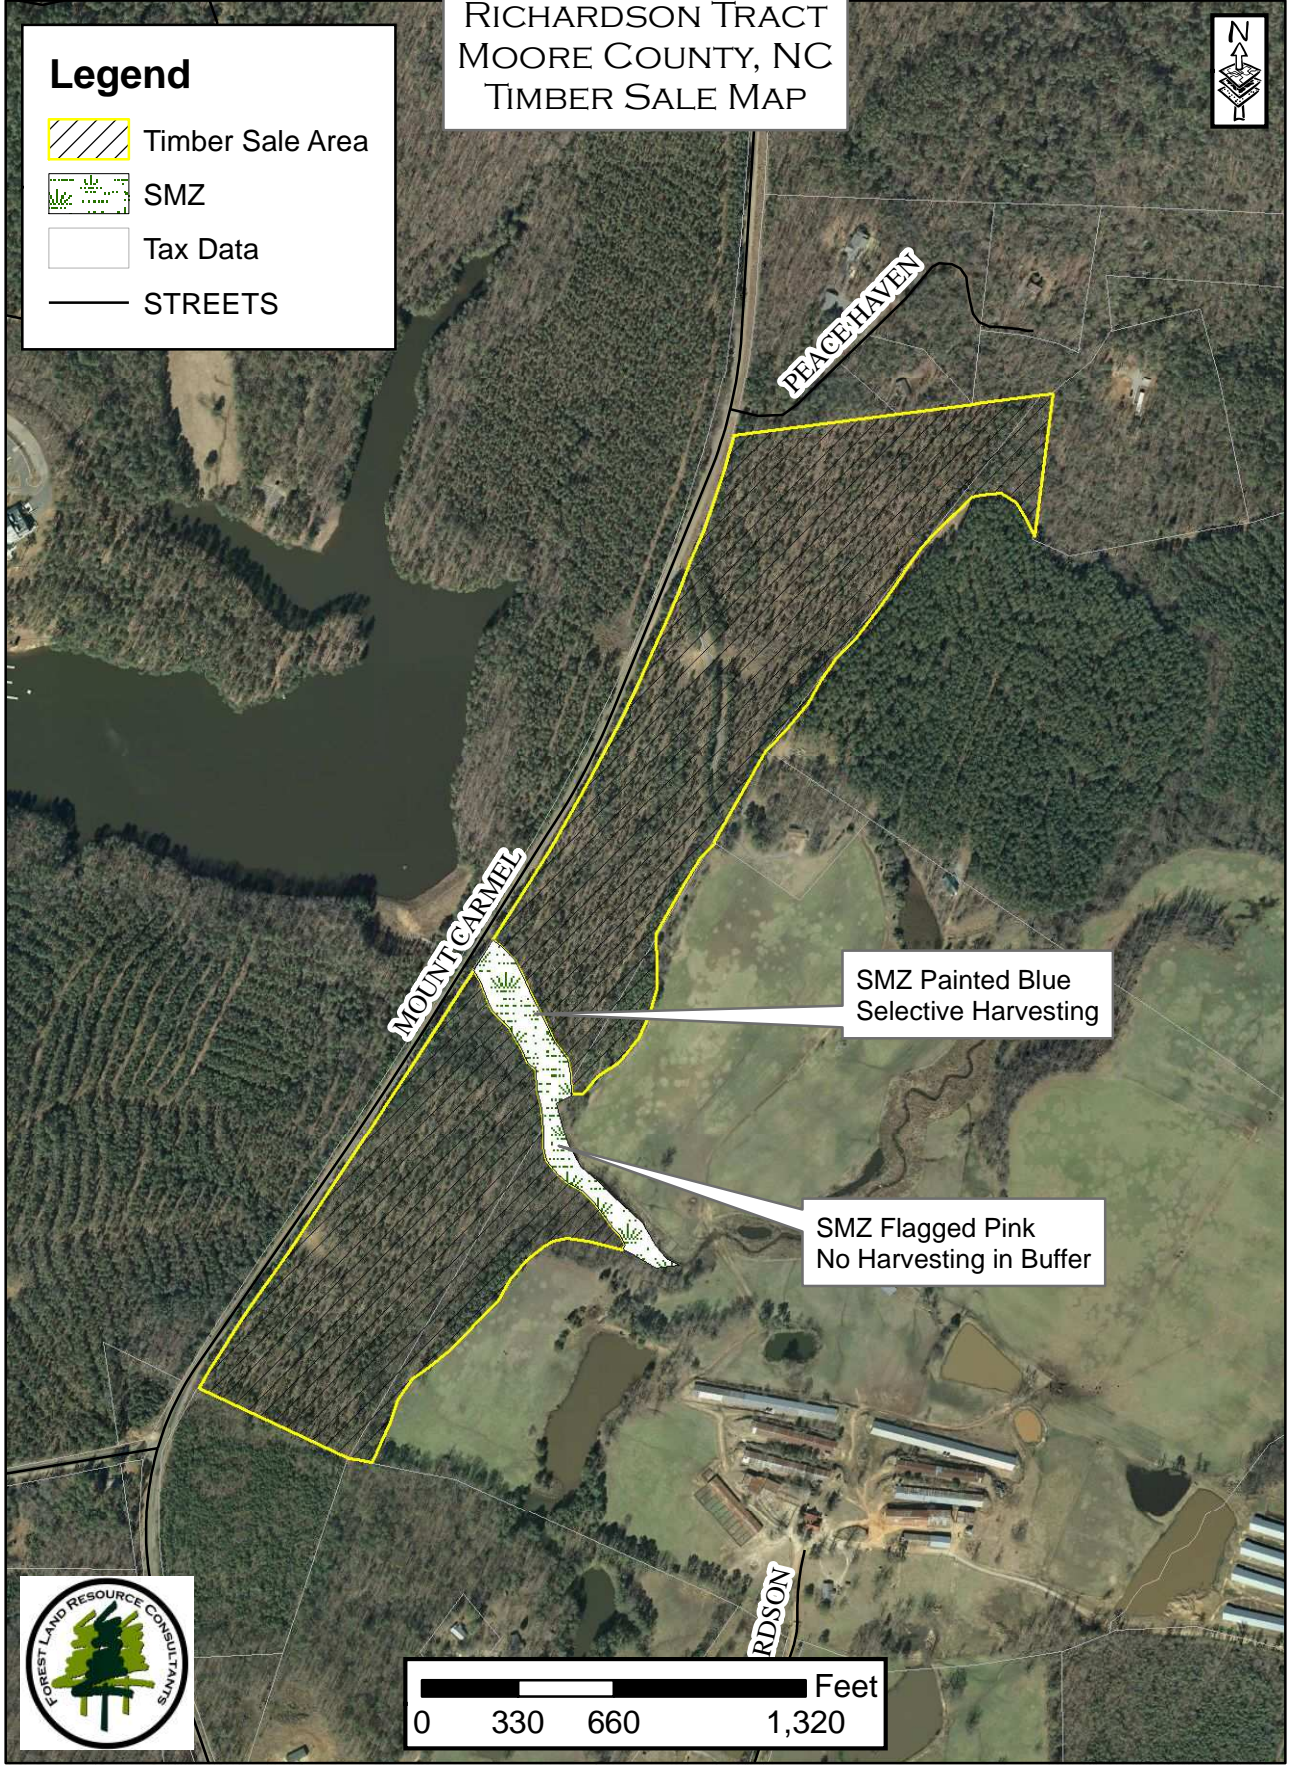

RICHARDSON TRACT
MOORE COUNTY, NC
TIMBER SALE MAP

Legend

-  Timber Sale Area
-  SMZ
-  Tax Data
-  STREETS

SMZ Painted Blue
Selective Harvesting

SMZ Flagged Pink
No Harvesting in Buffer