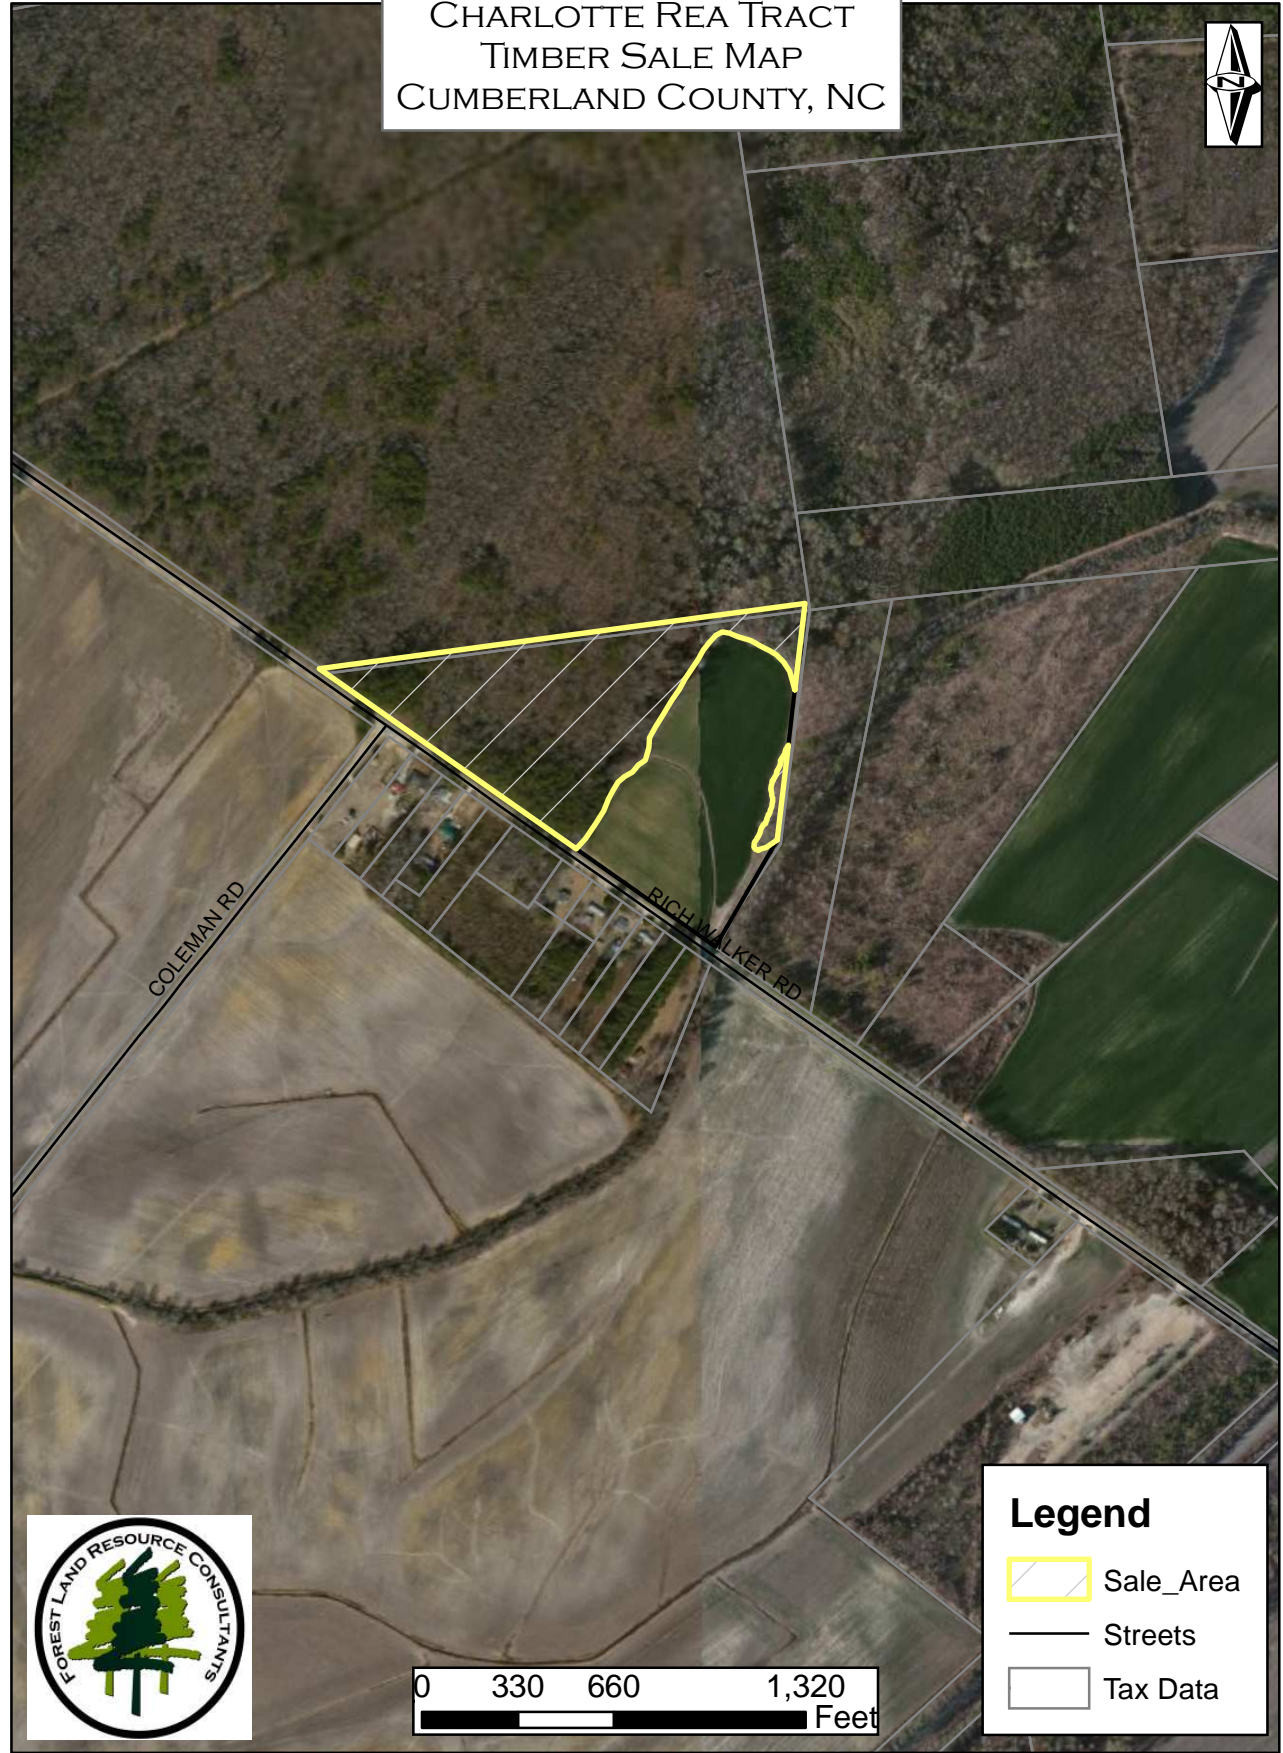

CHARLOTTE REA TRACT  
TIMBER SALE MAP  
CUMBERLAND COUNTY, NC

**Legend**

-  Sale\_Area
-  Streets
-  Tax Data