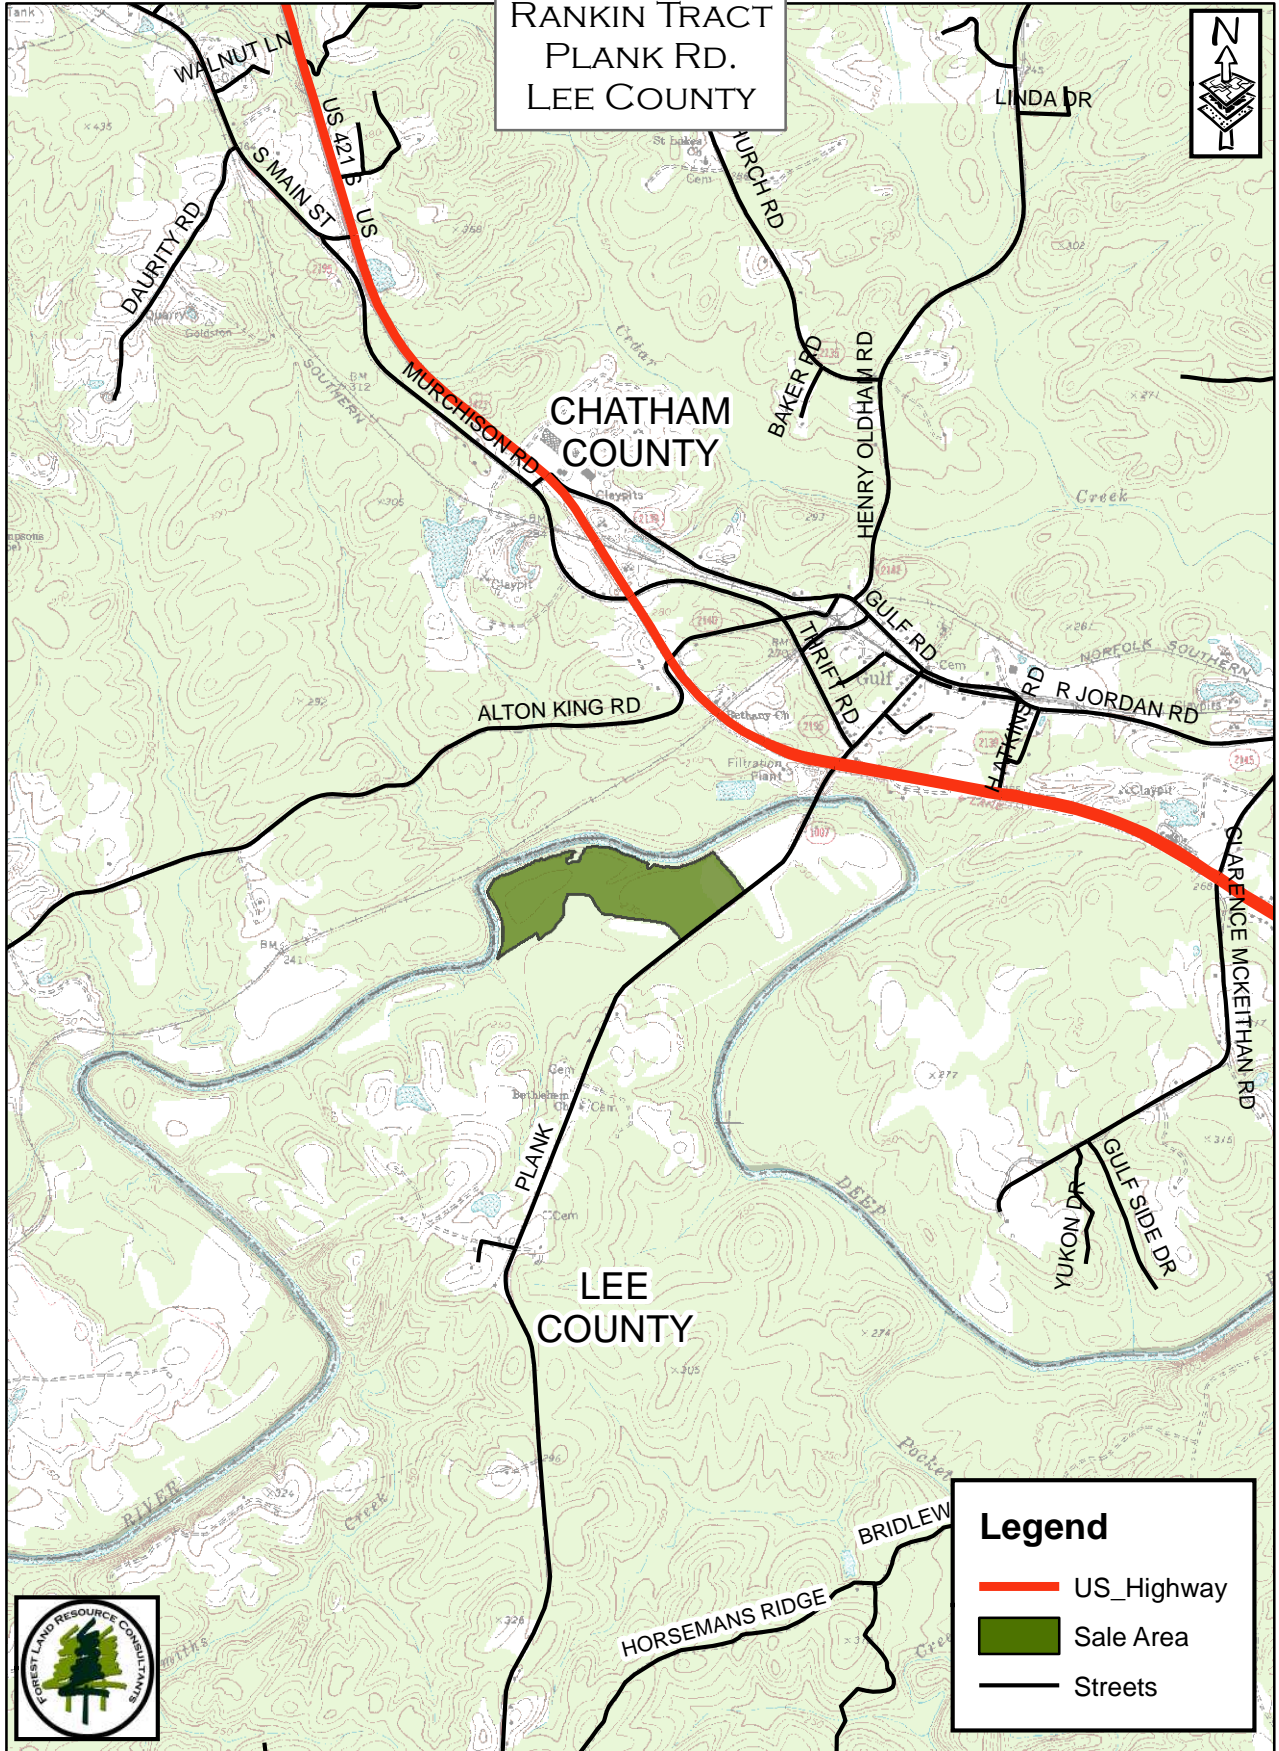

RANKIN TRACT
PLANK RD.
LEE COUNTY

Legend

-  US_Highway
-  Sale Area
-  Streets