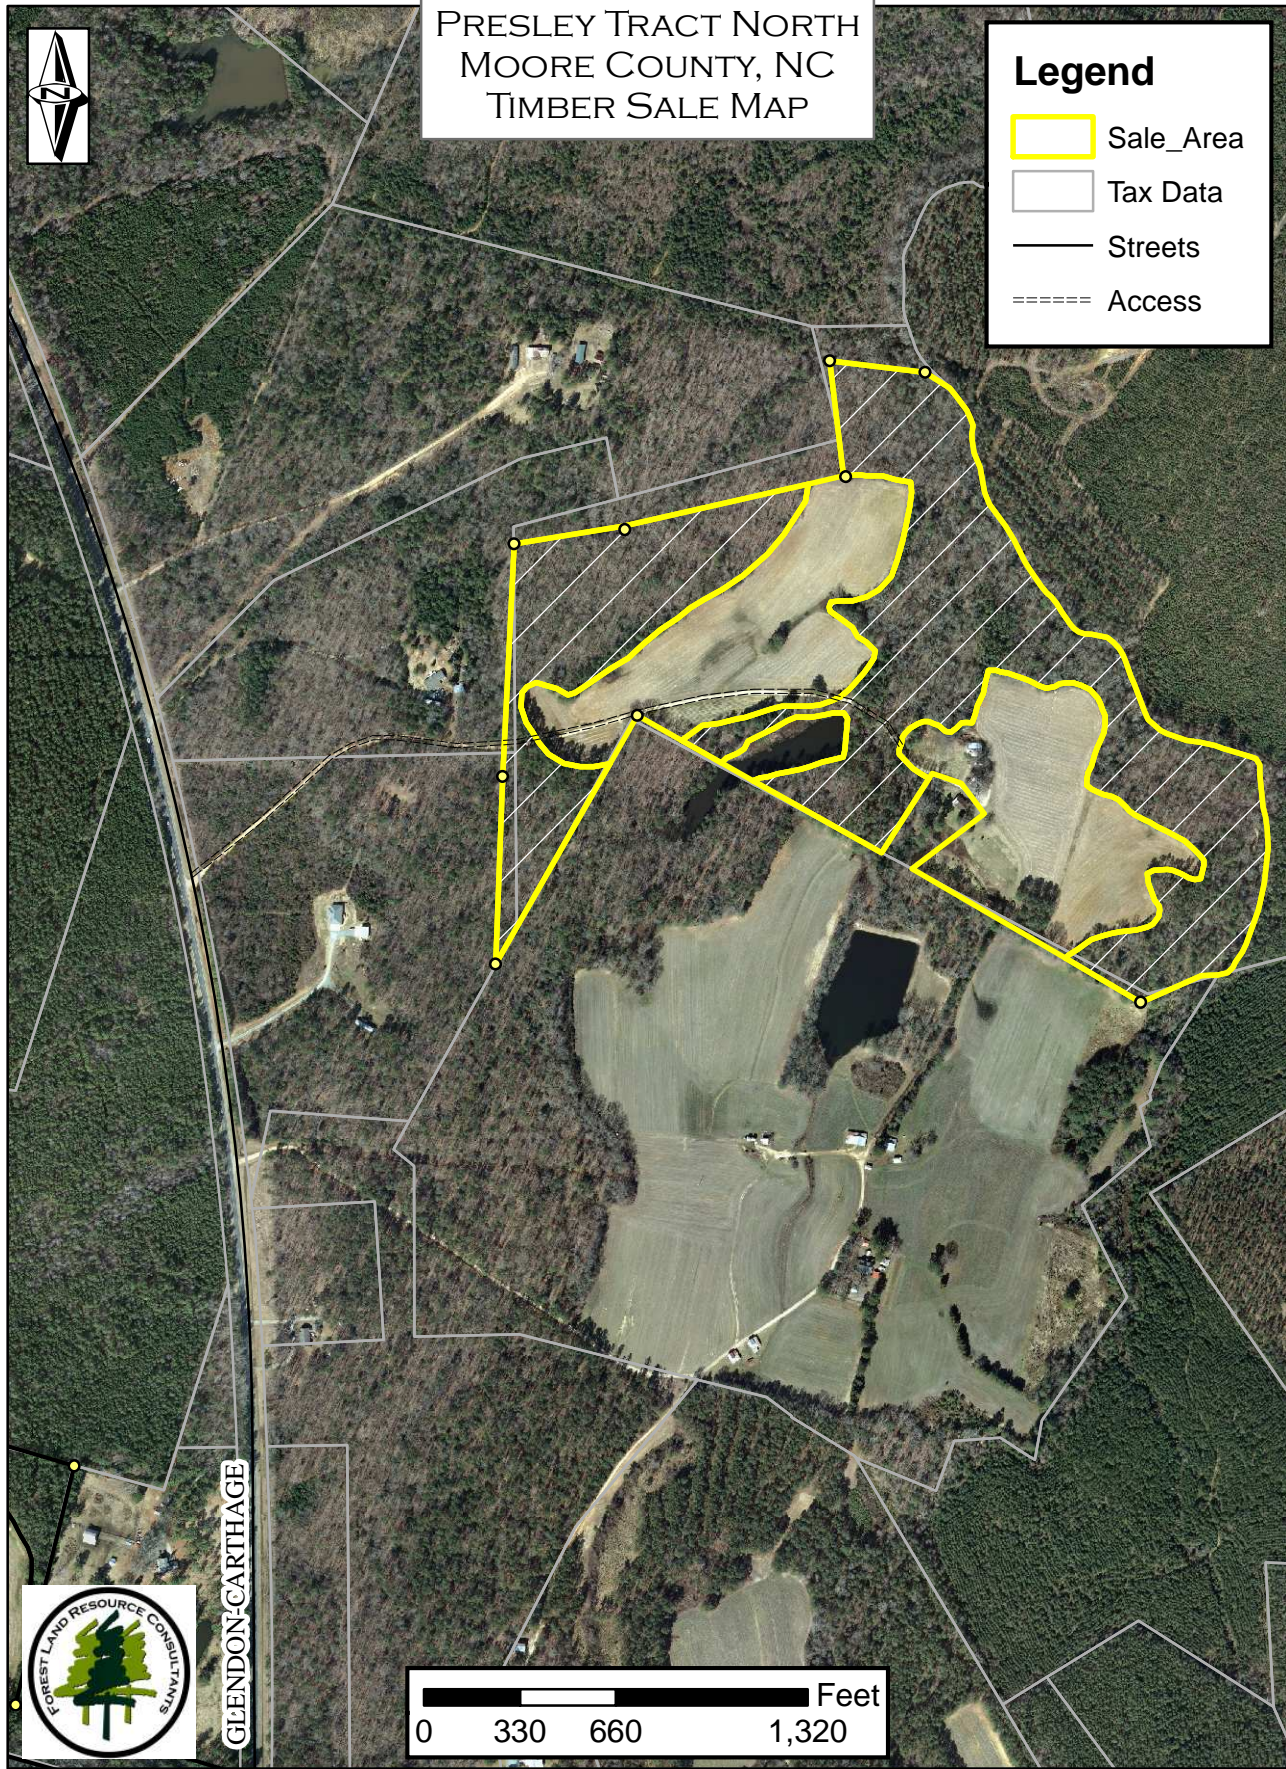

PRESLEY TRACT NORTH  
MOORE COUNTY, NC  
TIMBER SALE MAP

**Legend**

-  Sale\_Area
-  Tax Data
-  Streets
-  Access

GLENDON-CARTHAGE