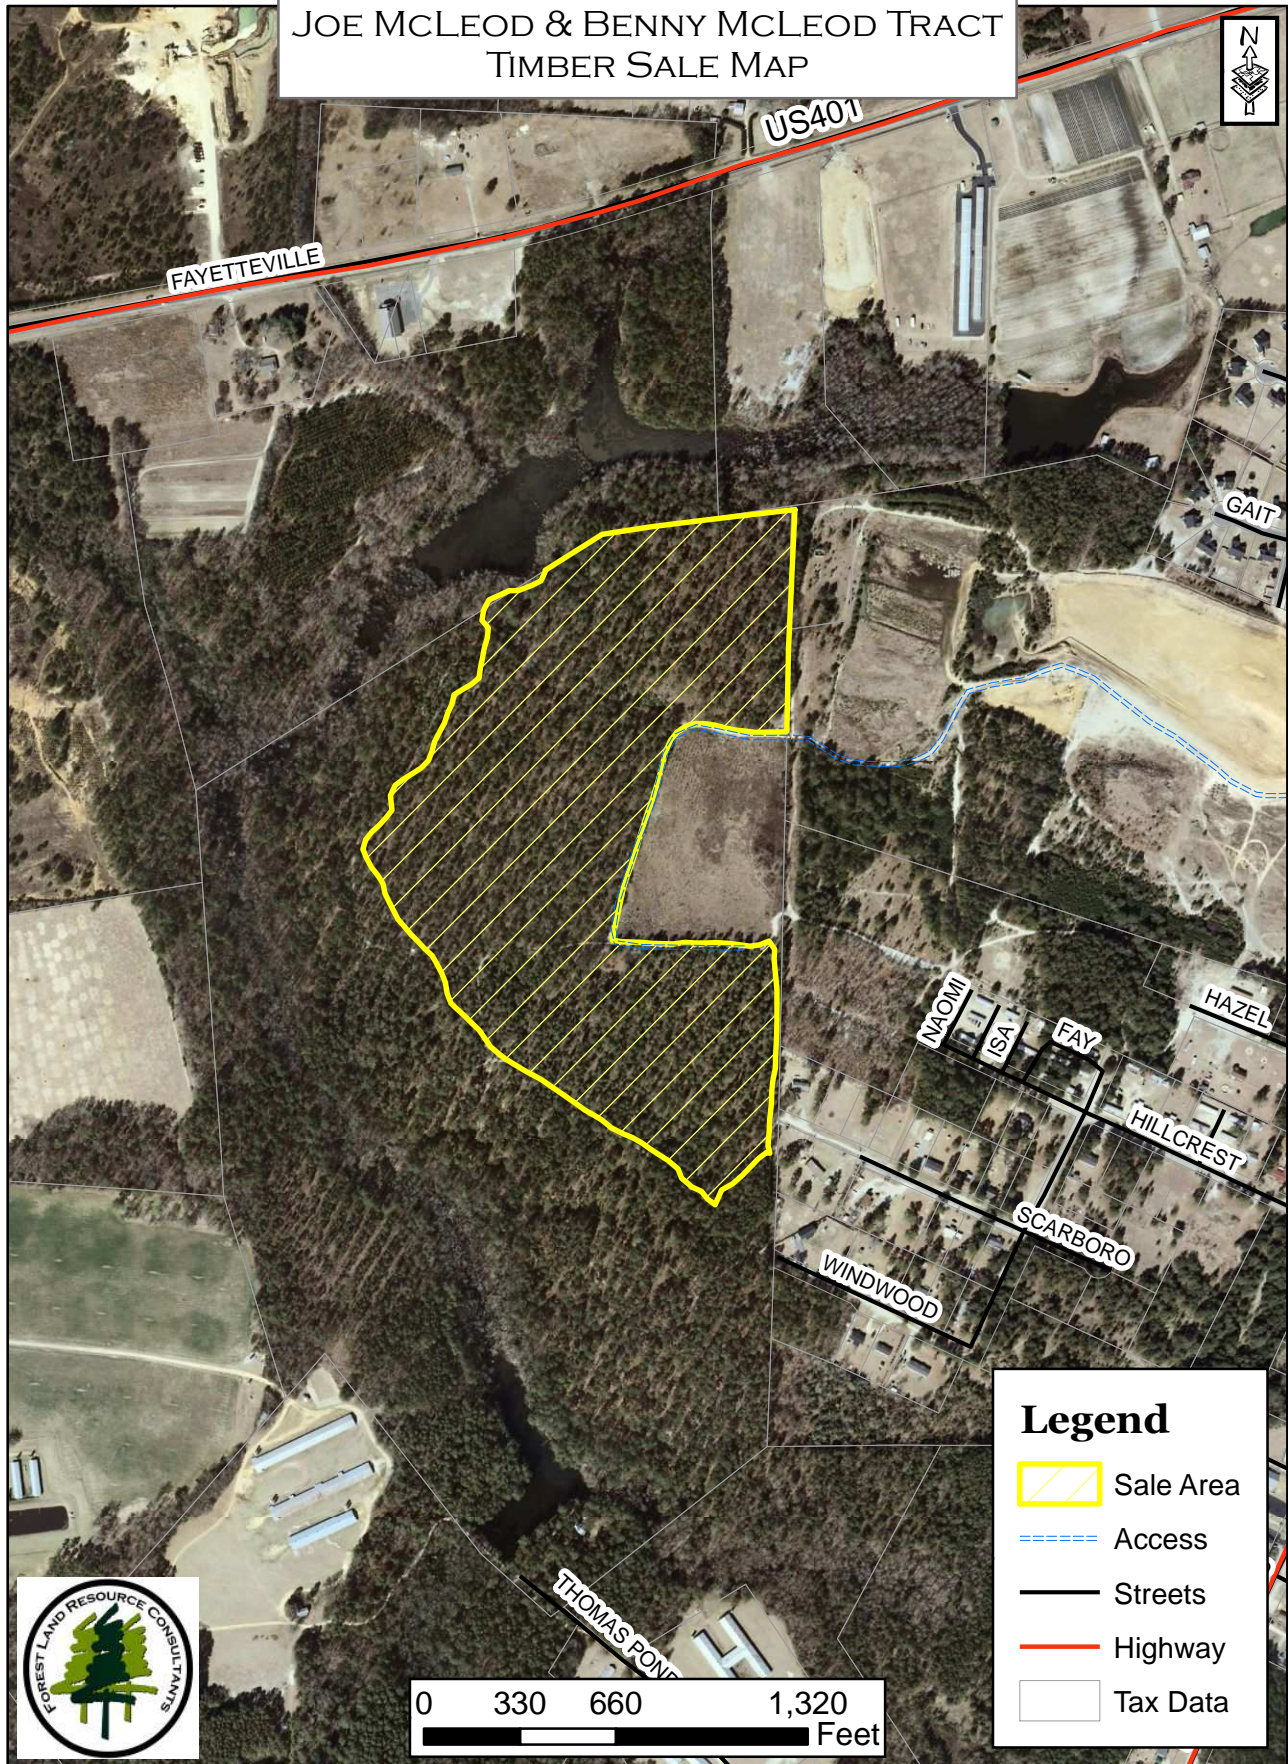

JOE MCLEOD & BENNY MCLEOD TRACT TIMBER SALE MAP

0 330 660 1,320
Feet