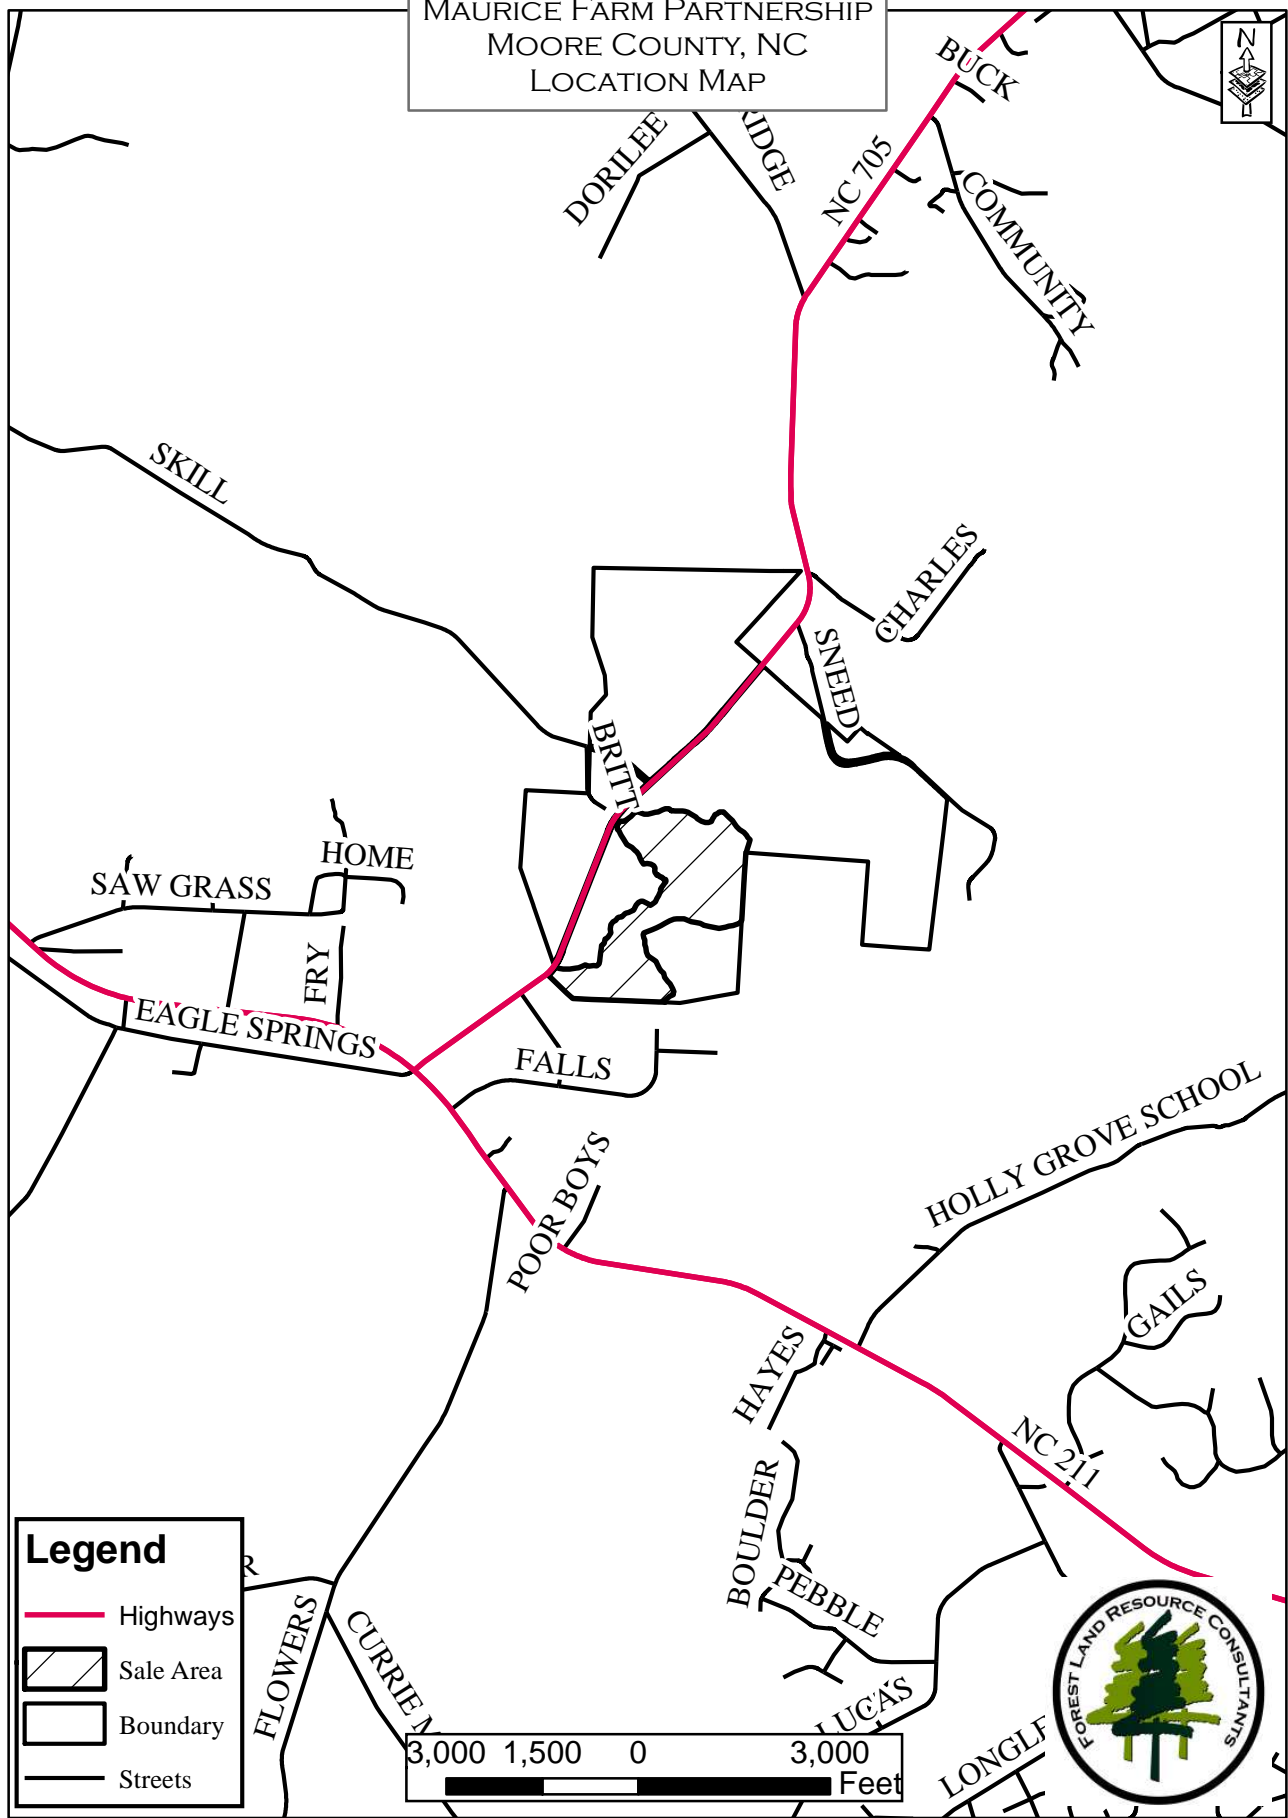

MAURICE FARM PARTNERSHIP
MOORE COUNTY, NC
LOCATION MAP

Legend

- Highways
- Sale Area
- Boundary
- Streets