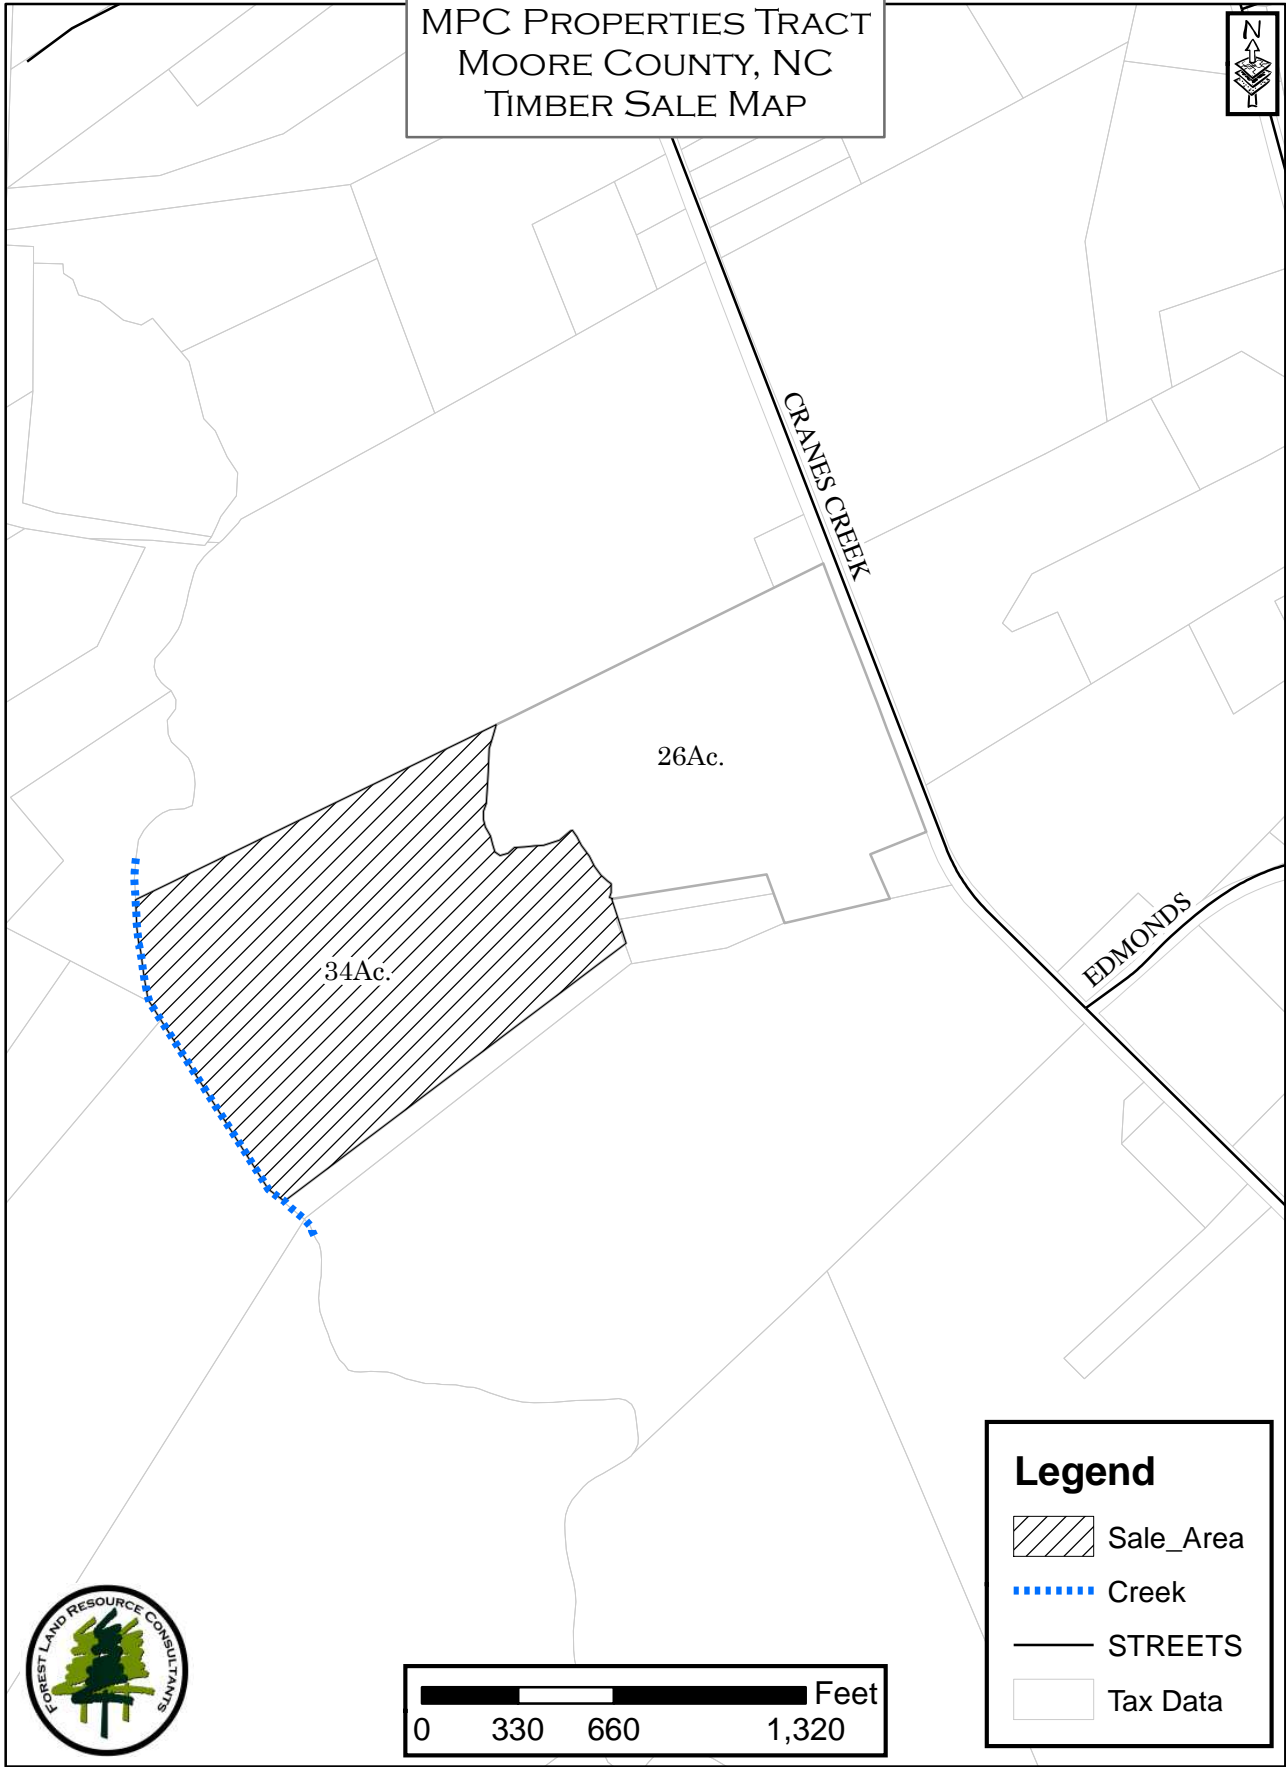

MPC PROPERTIES TRACT
MOORE COUNTY, NC
TIMBER SALE MAP

Legend

-  Sale_Area
-  Creek
-  STREETS
-  Tax Data