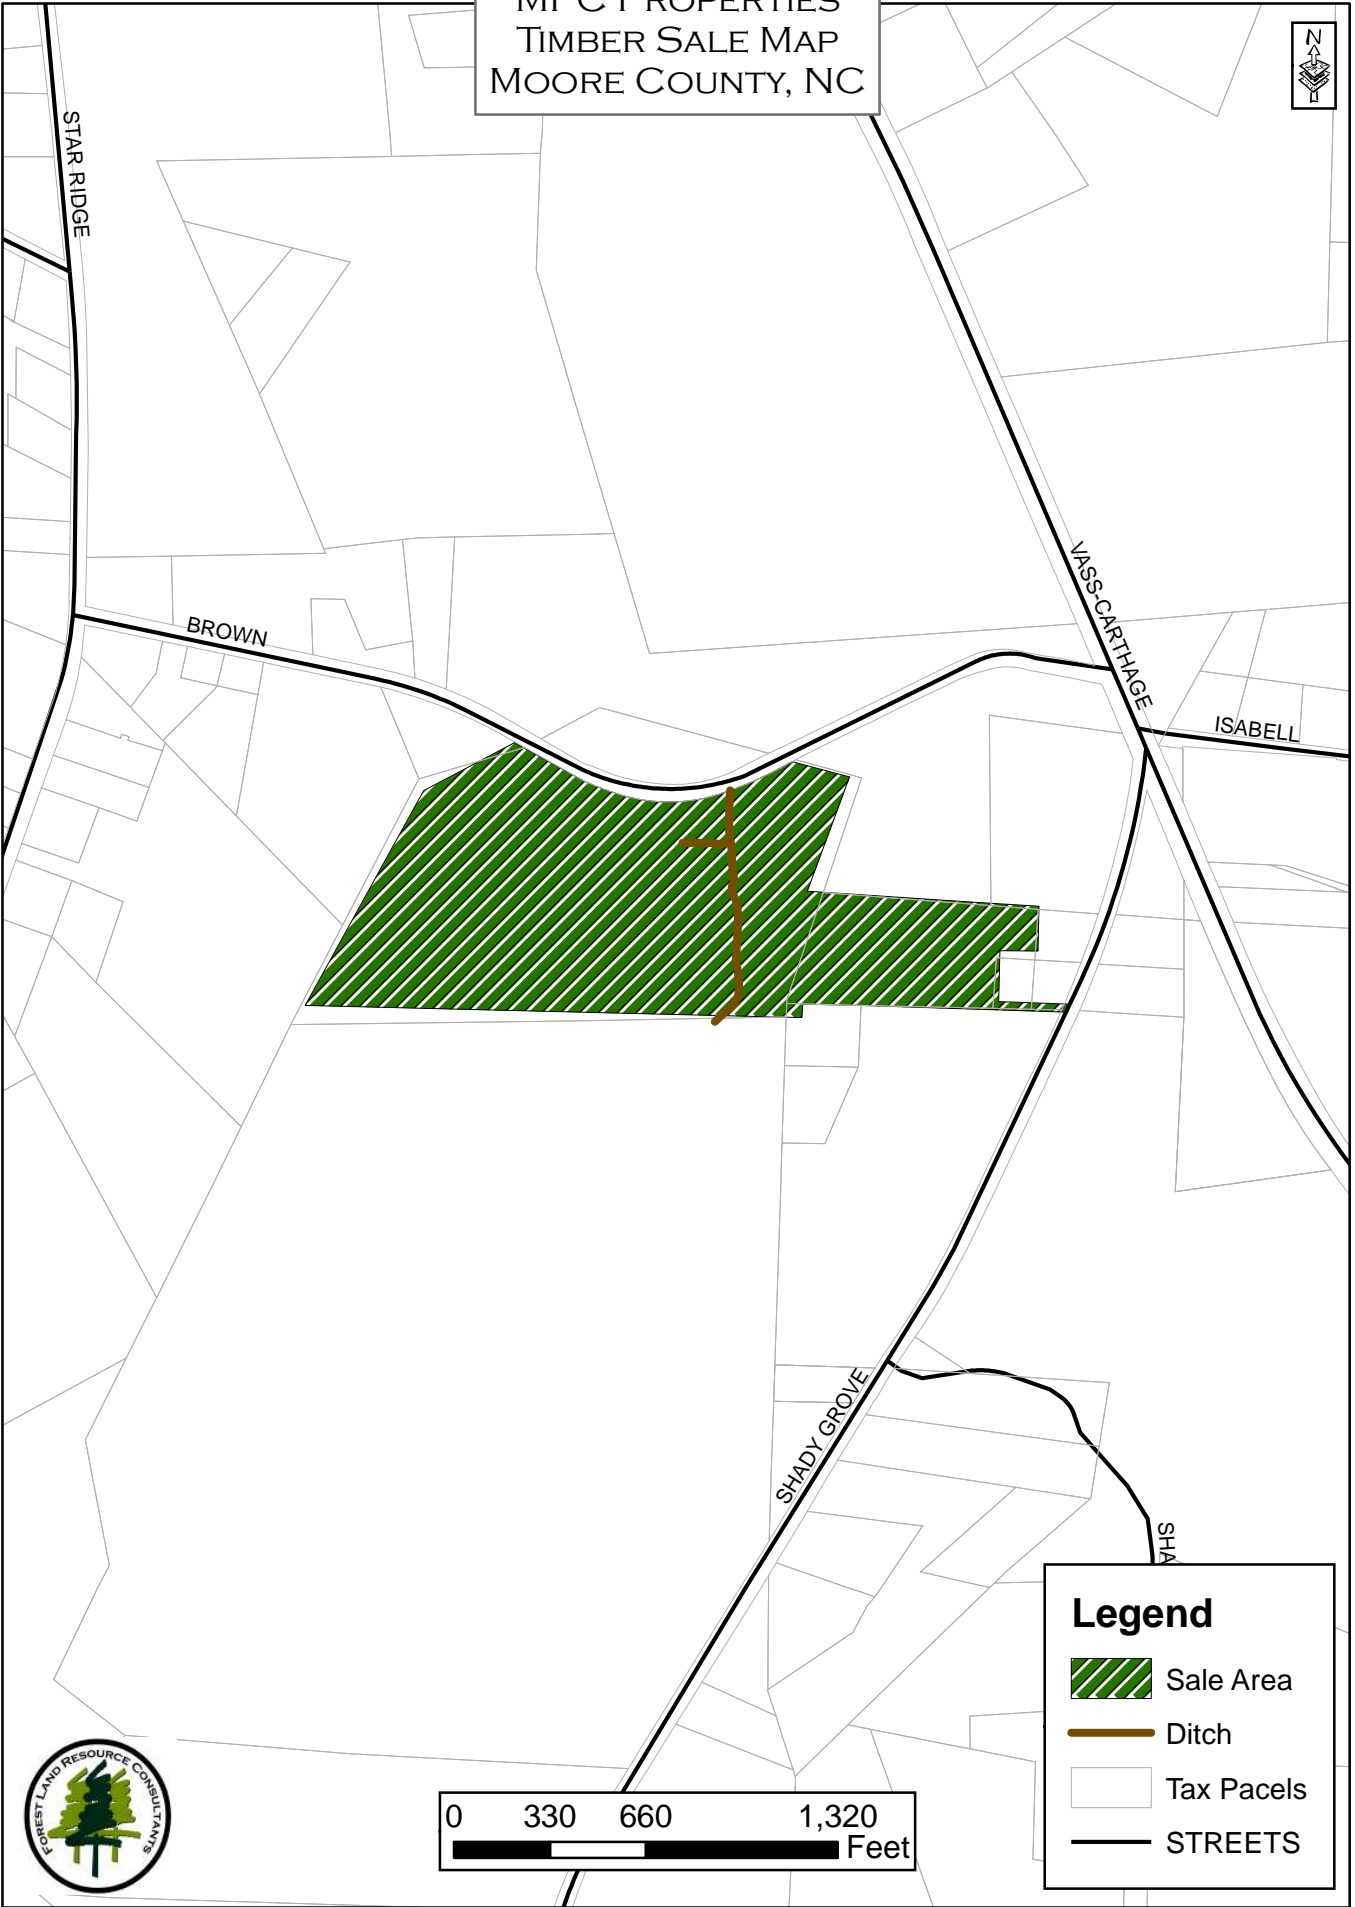

MPC PROPERTIES  
TIMBER SALE MAP  
MOORE COUNTY, NC

**Legend**

-  Sale Area
-  Ditch
-  Tax Pacels
-  STREETS