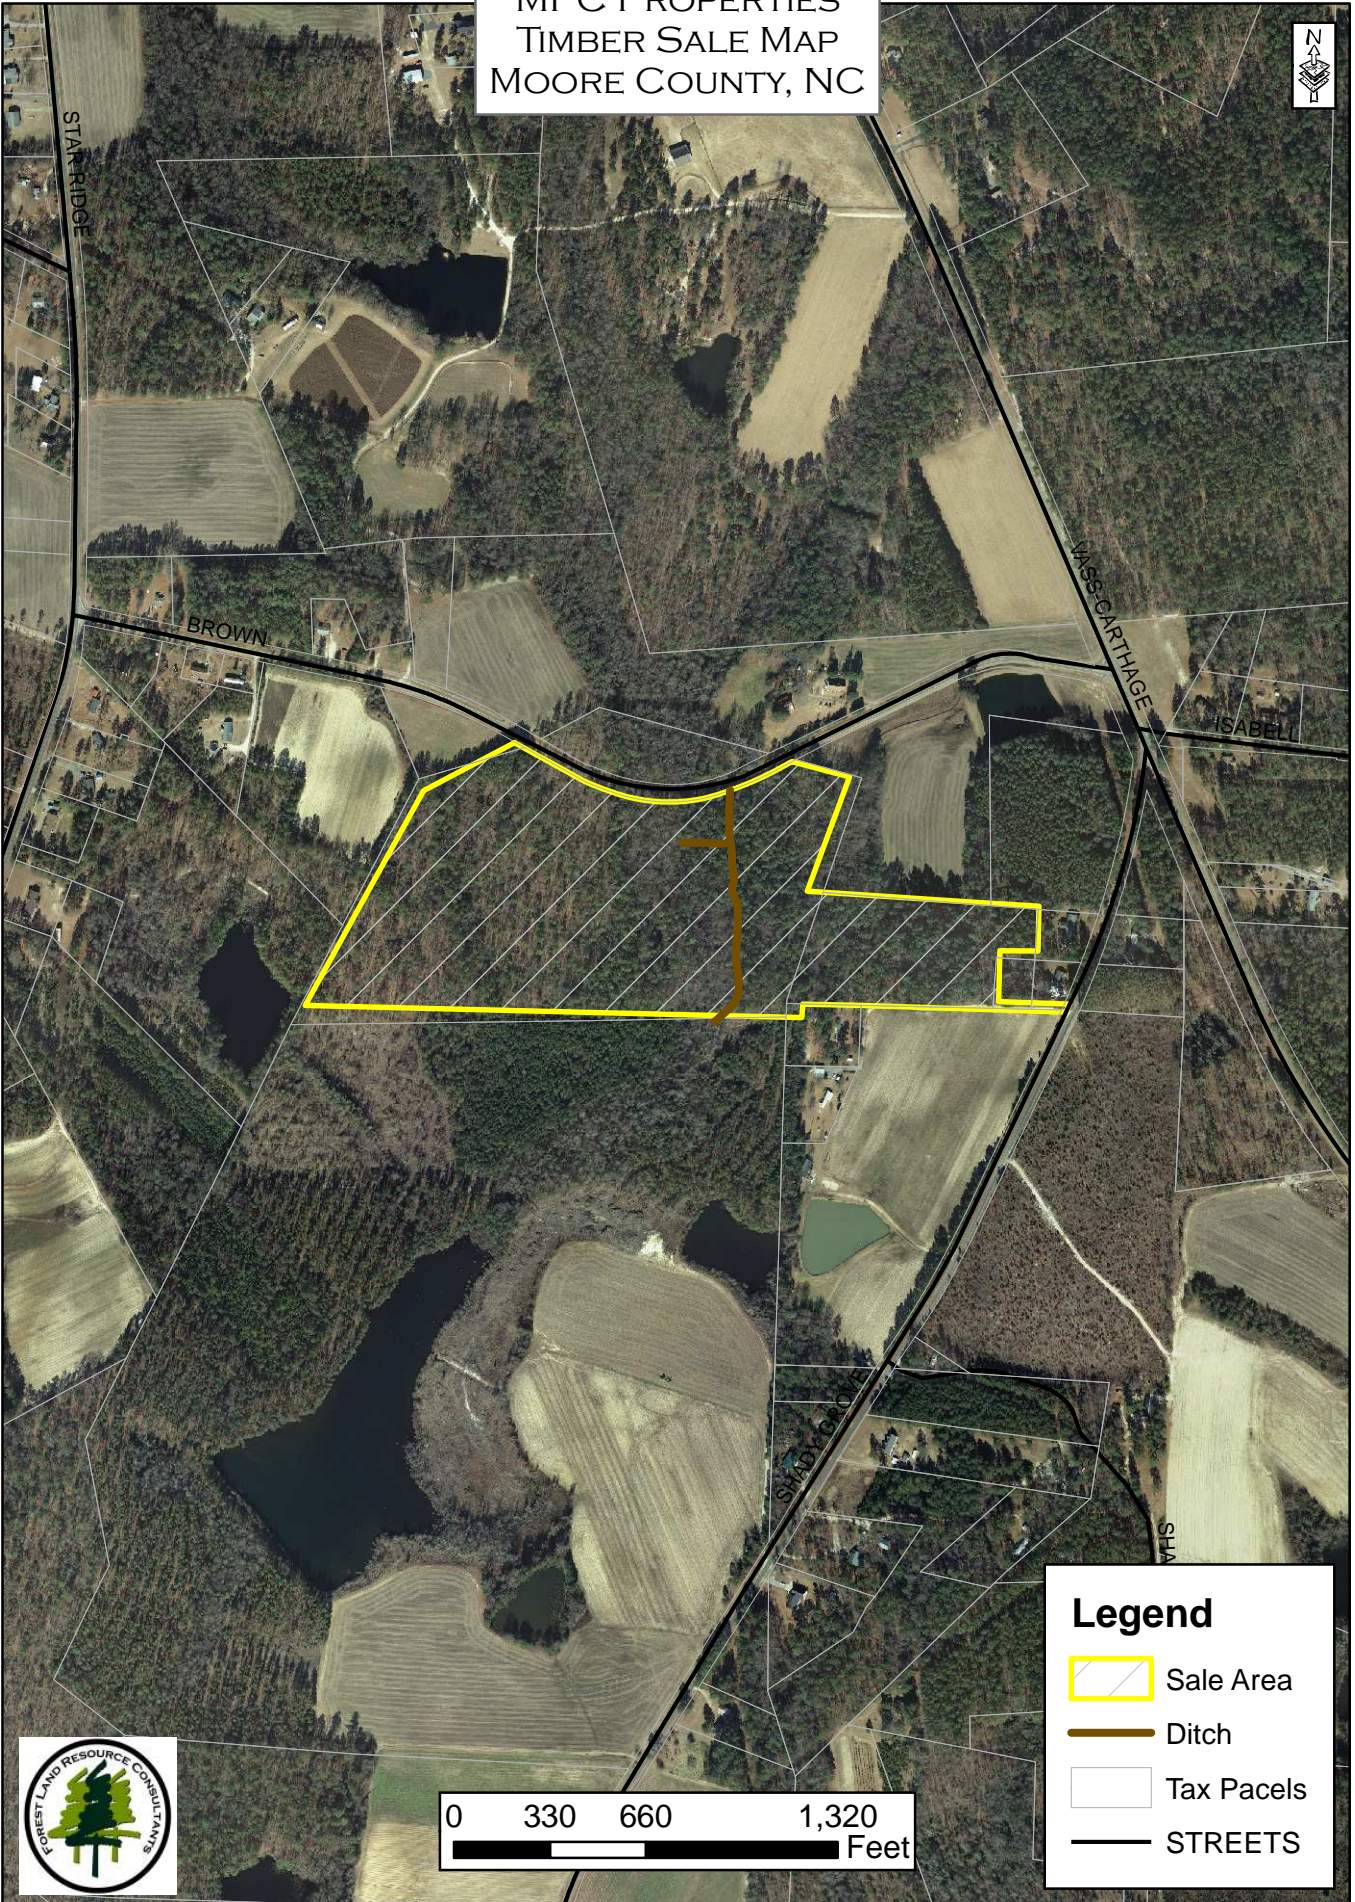

MPC PROPERTIES  
TIMBER SALE MAP  
MOORE COUNTY, NC

**Legend**

-  Sale Area
-  Ditch
-  Tax Parcels
-  STREETS