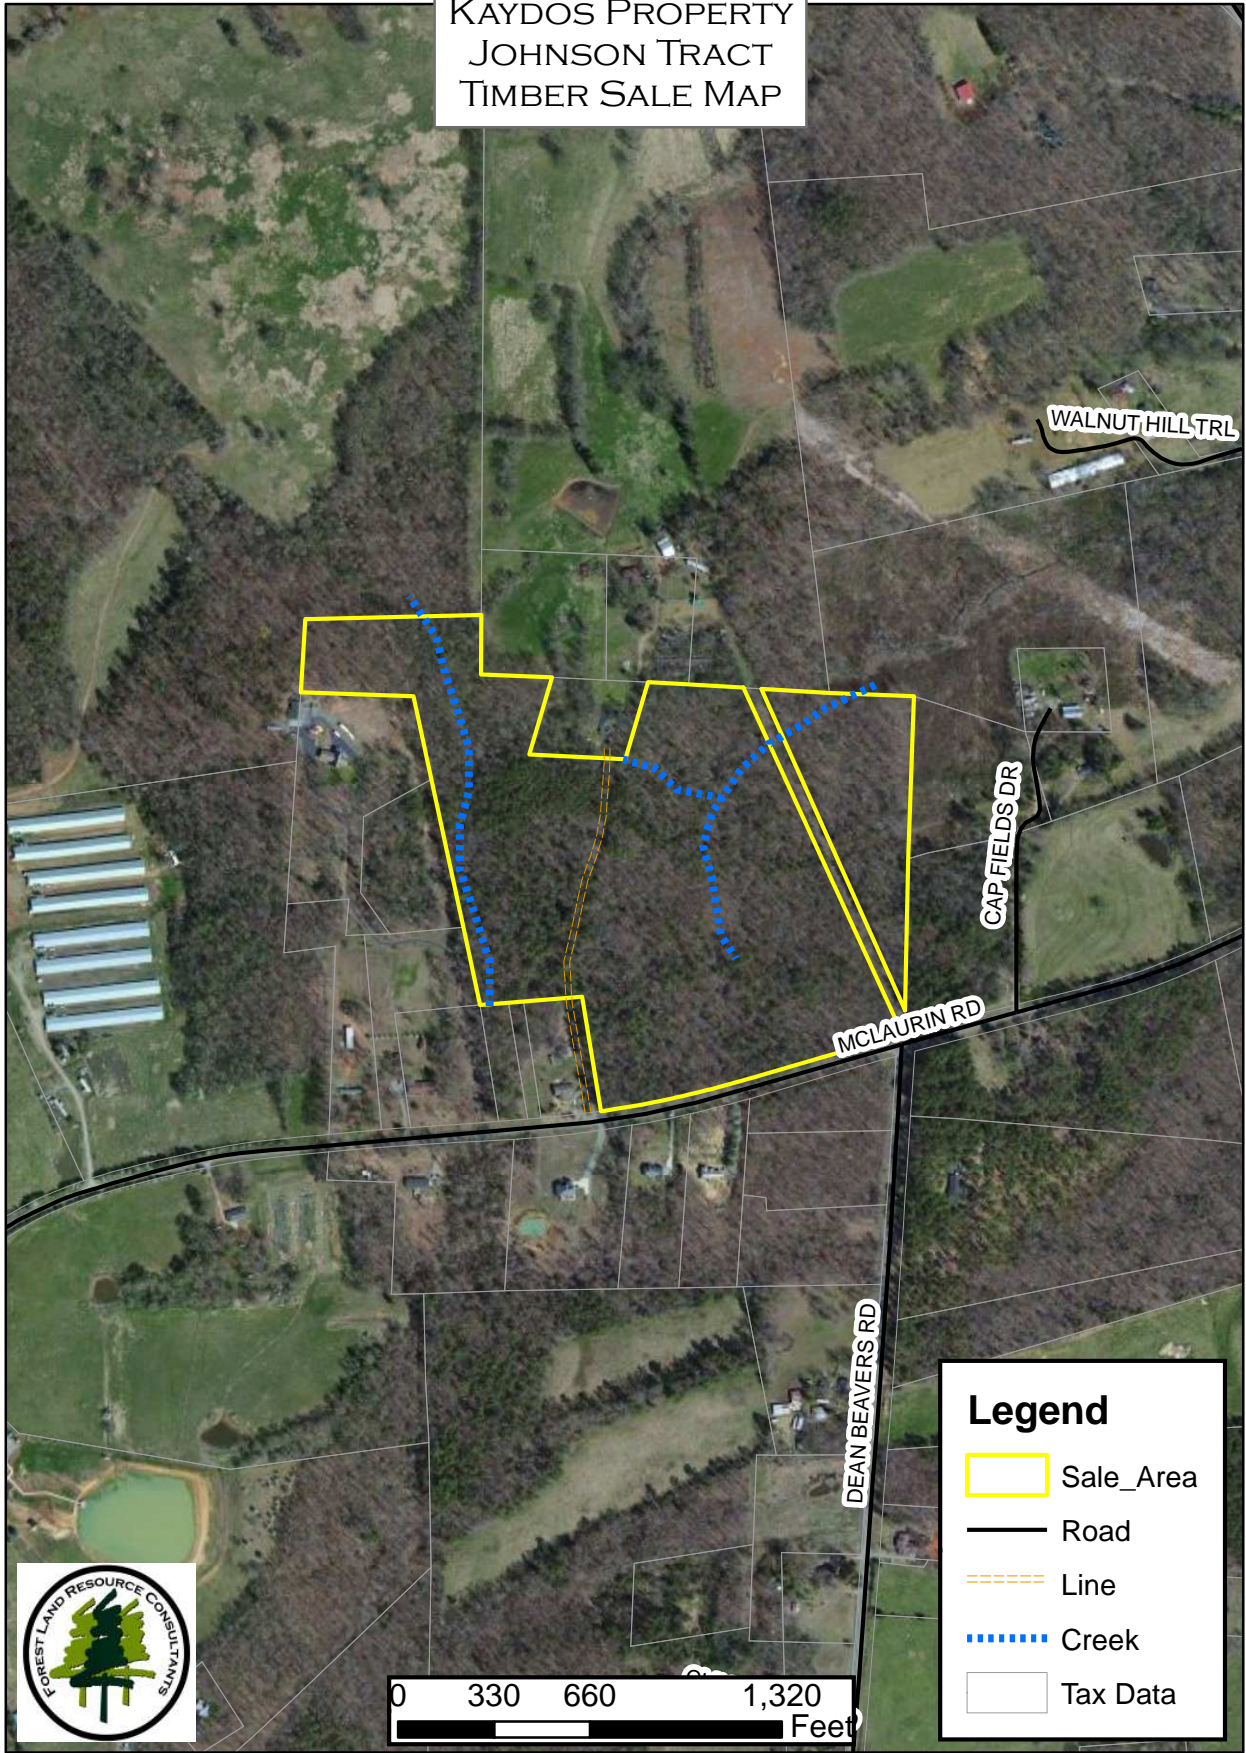

KAYDOS PROPERTY
JOHNSON TRACT
TIMBER SALE MAP

WALNUT HILL TRL

CAP FIELDS DR

MCLAURIN RD

DEAN BEAVERS RD

Legend

-  Sale_Area
-  Road
-  Line
-  Creek
-  Tax Data