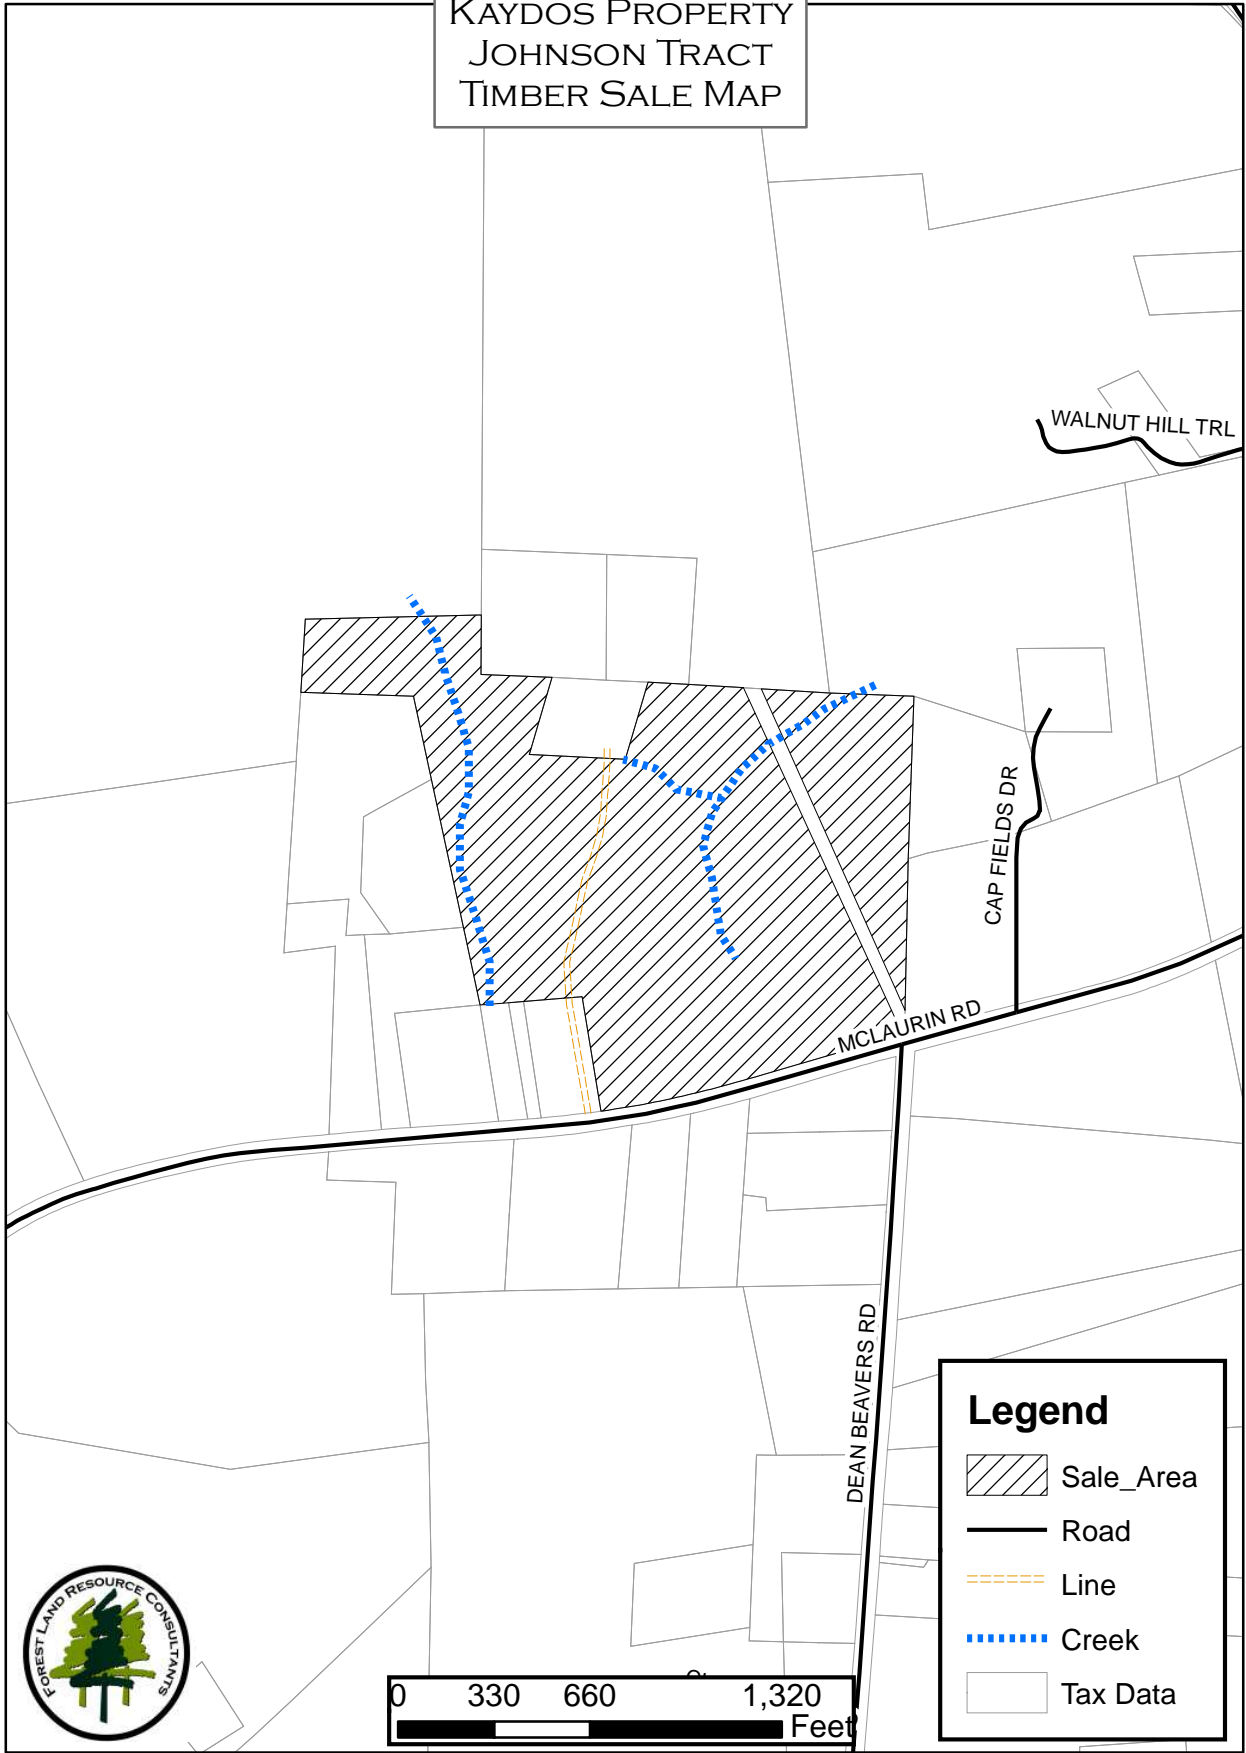

KAYDOS PROPERTY
JOHNSON TRACT
TIMBER SALE MAP

WALNUT HILL TRL

CAP FIELDS DR

MCLAURIN RD

DEAN BEAVERS RD

Legend

-  Sale_Area
-  Road
-  Line
-  Creek
-  Tax Data