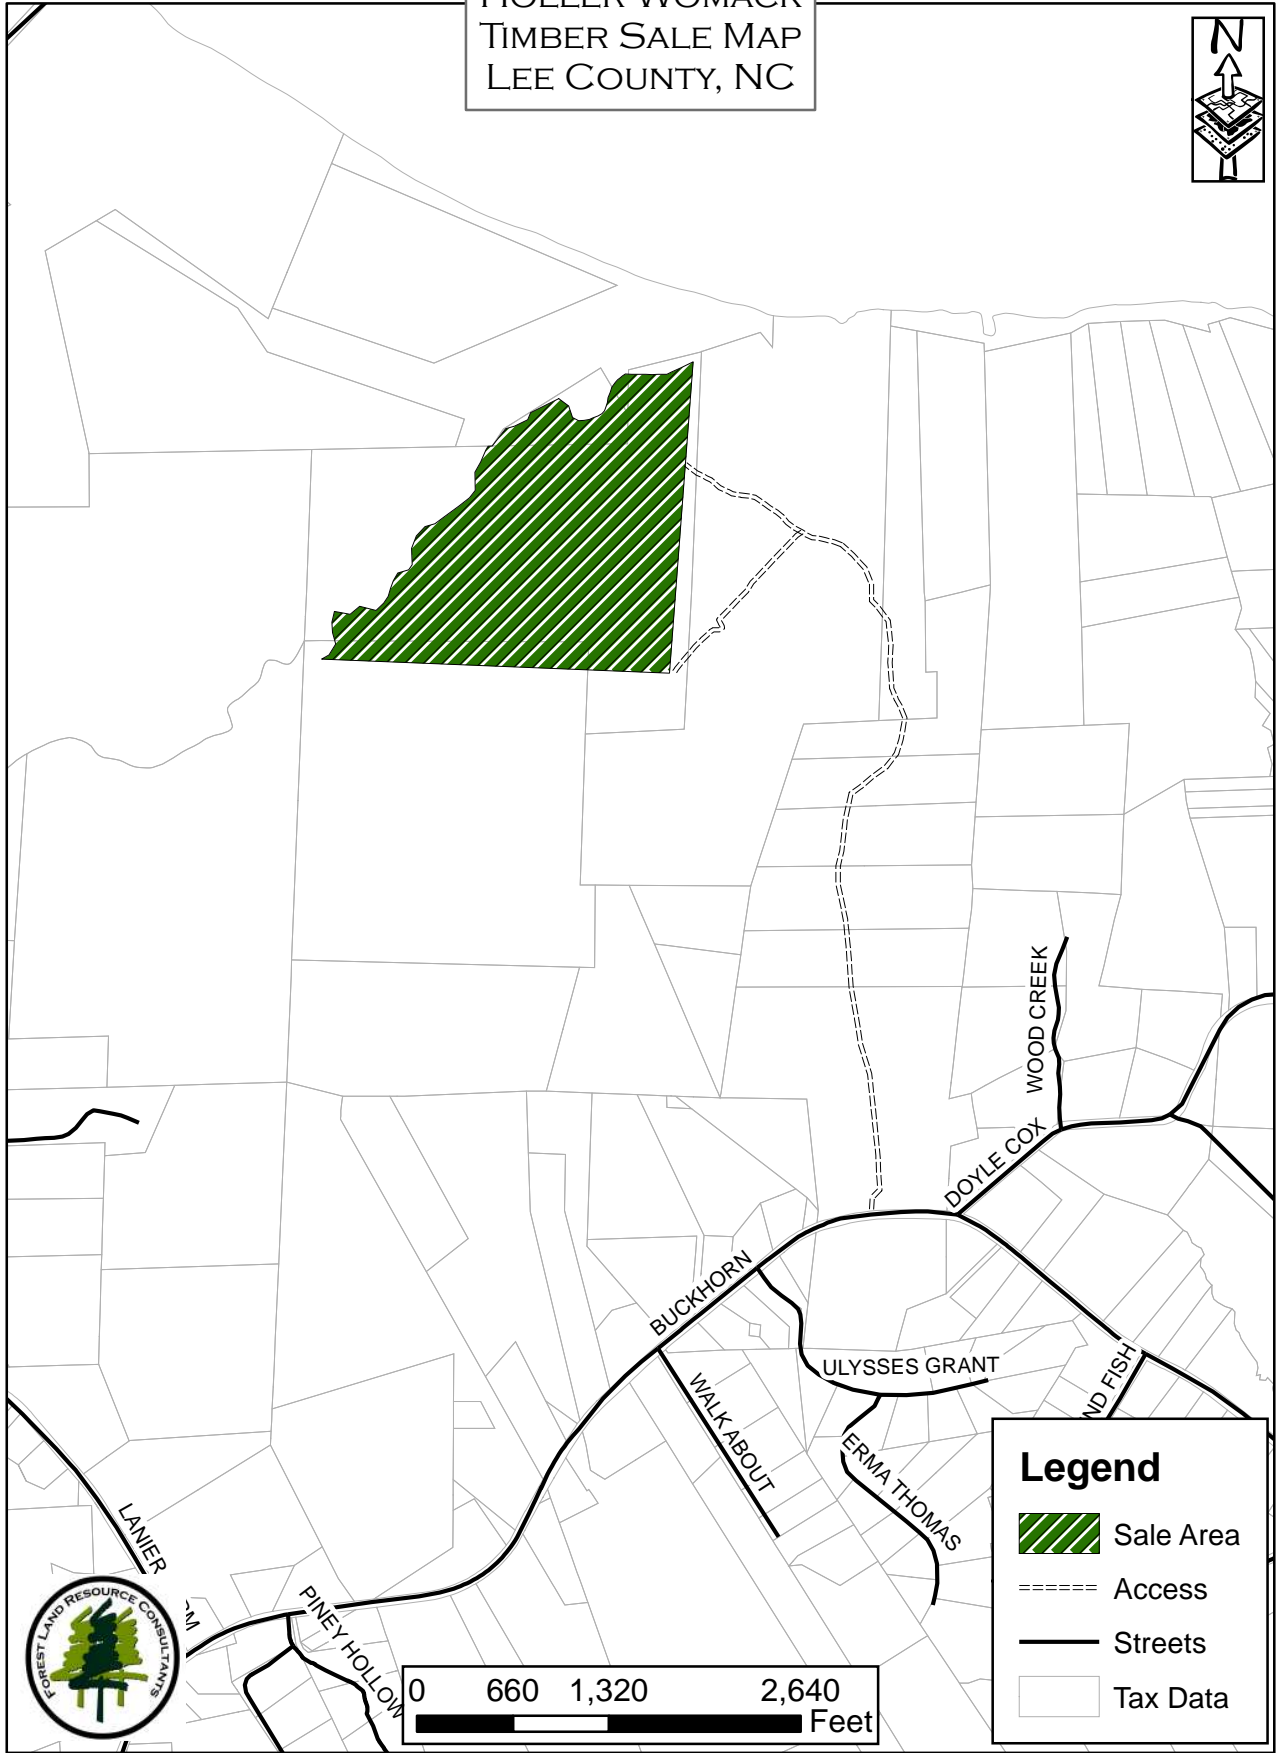

HOLLER-WOMACK  
TIMBER SALE MAP  
LEE COUNTY, NC

**Legend**

-  Sale Area
-  Access
-  Streets
-  Tax Data

0 660 1,320 2,640  
Feet