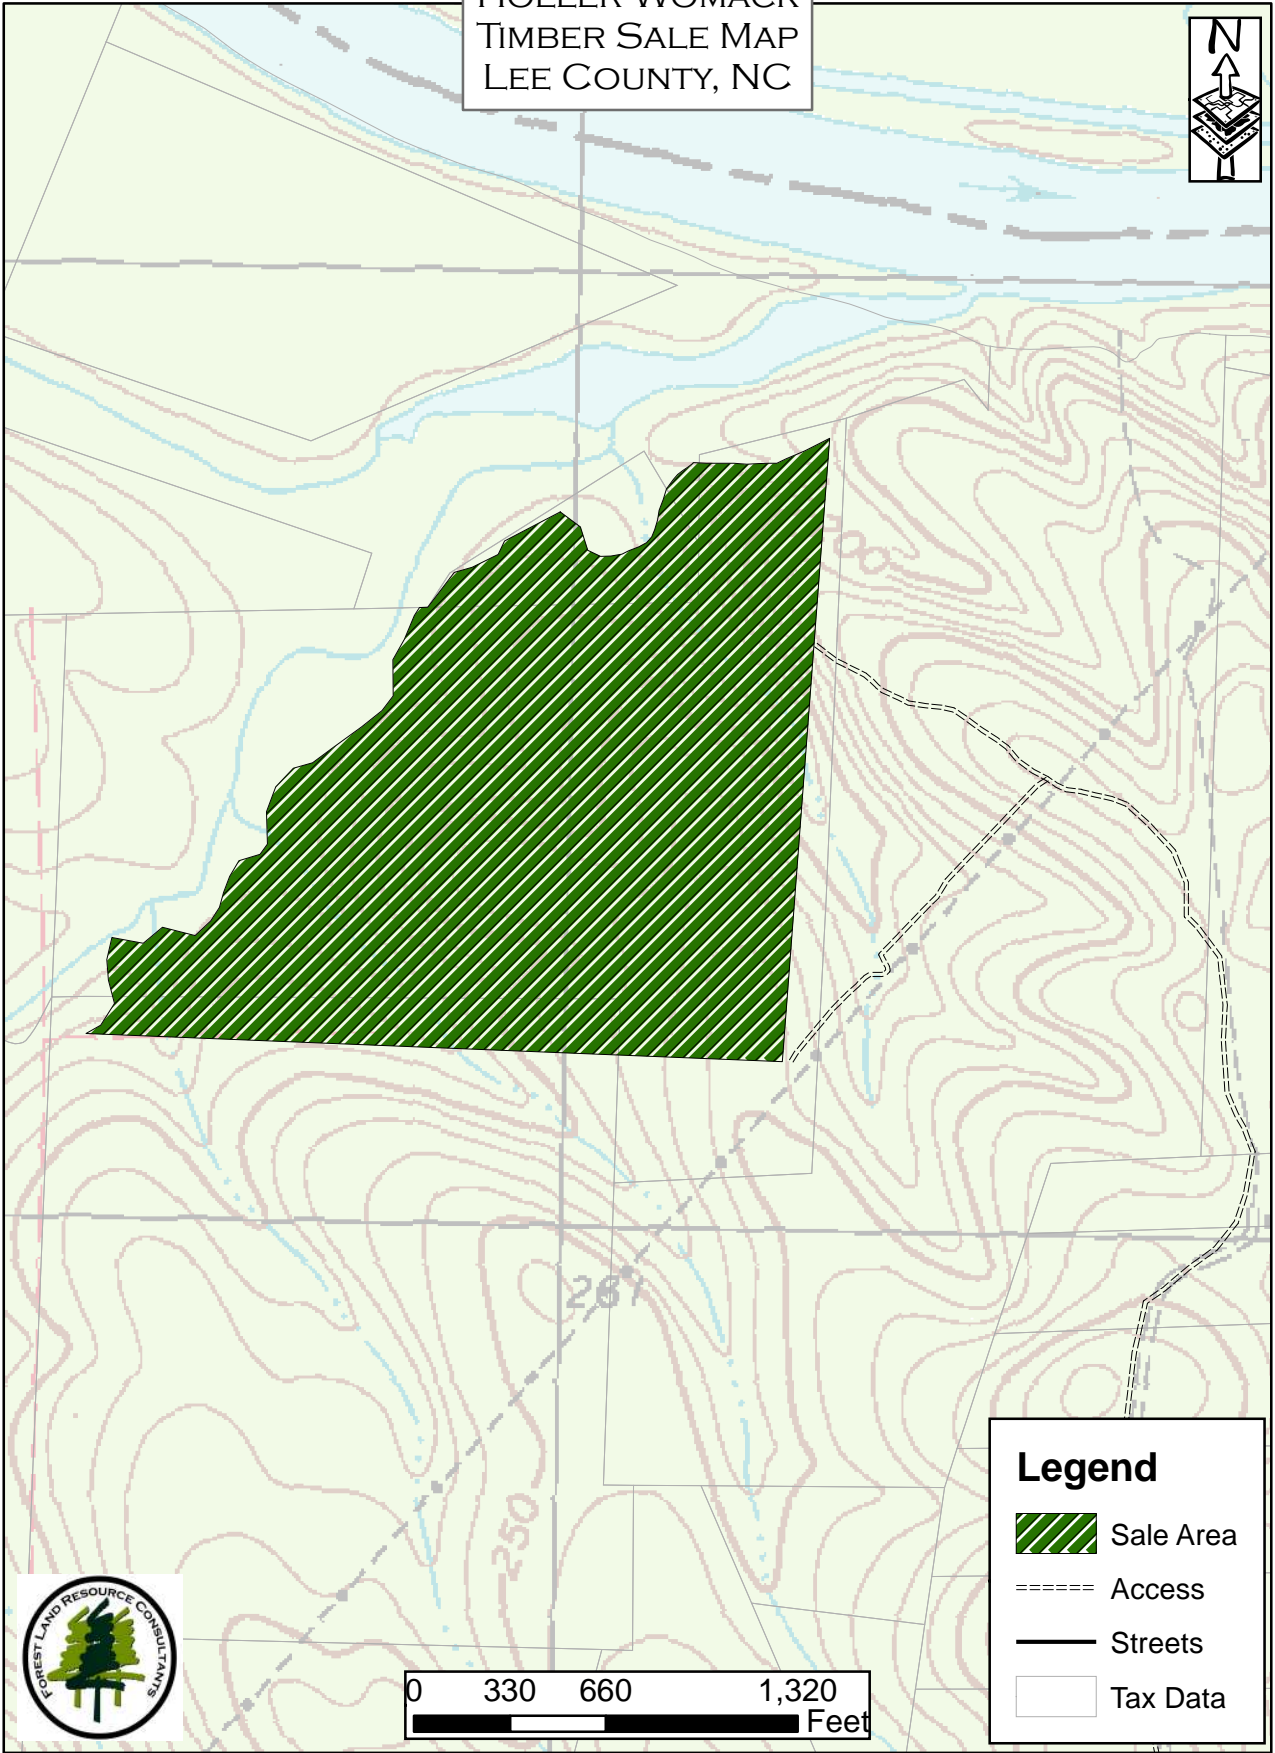

HOLLER-WOMACK
TIMBER SALE MAP
LEE COUNTY, NC

Legend

-  Sale Area
-  Access
-  Streets
-  Tax Data