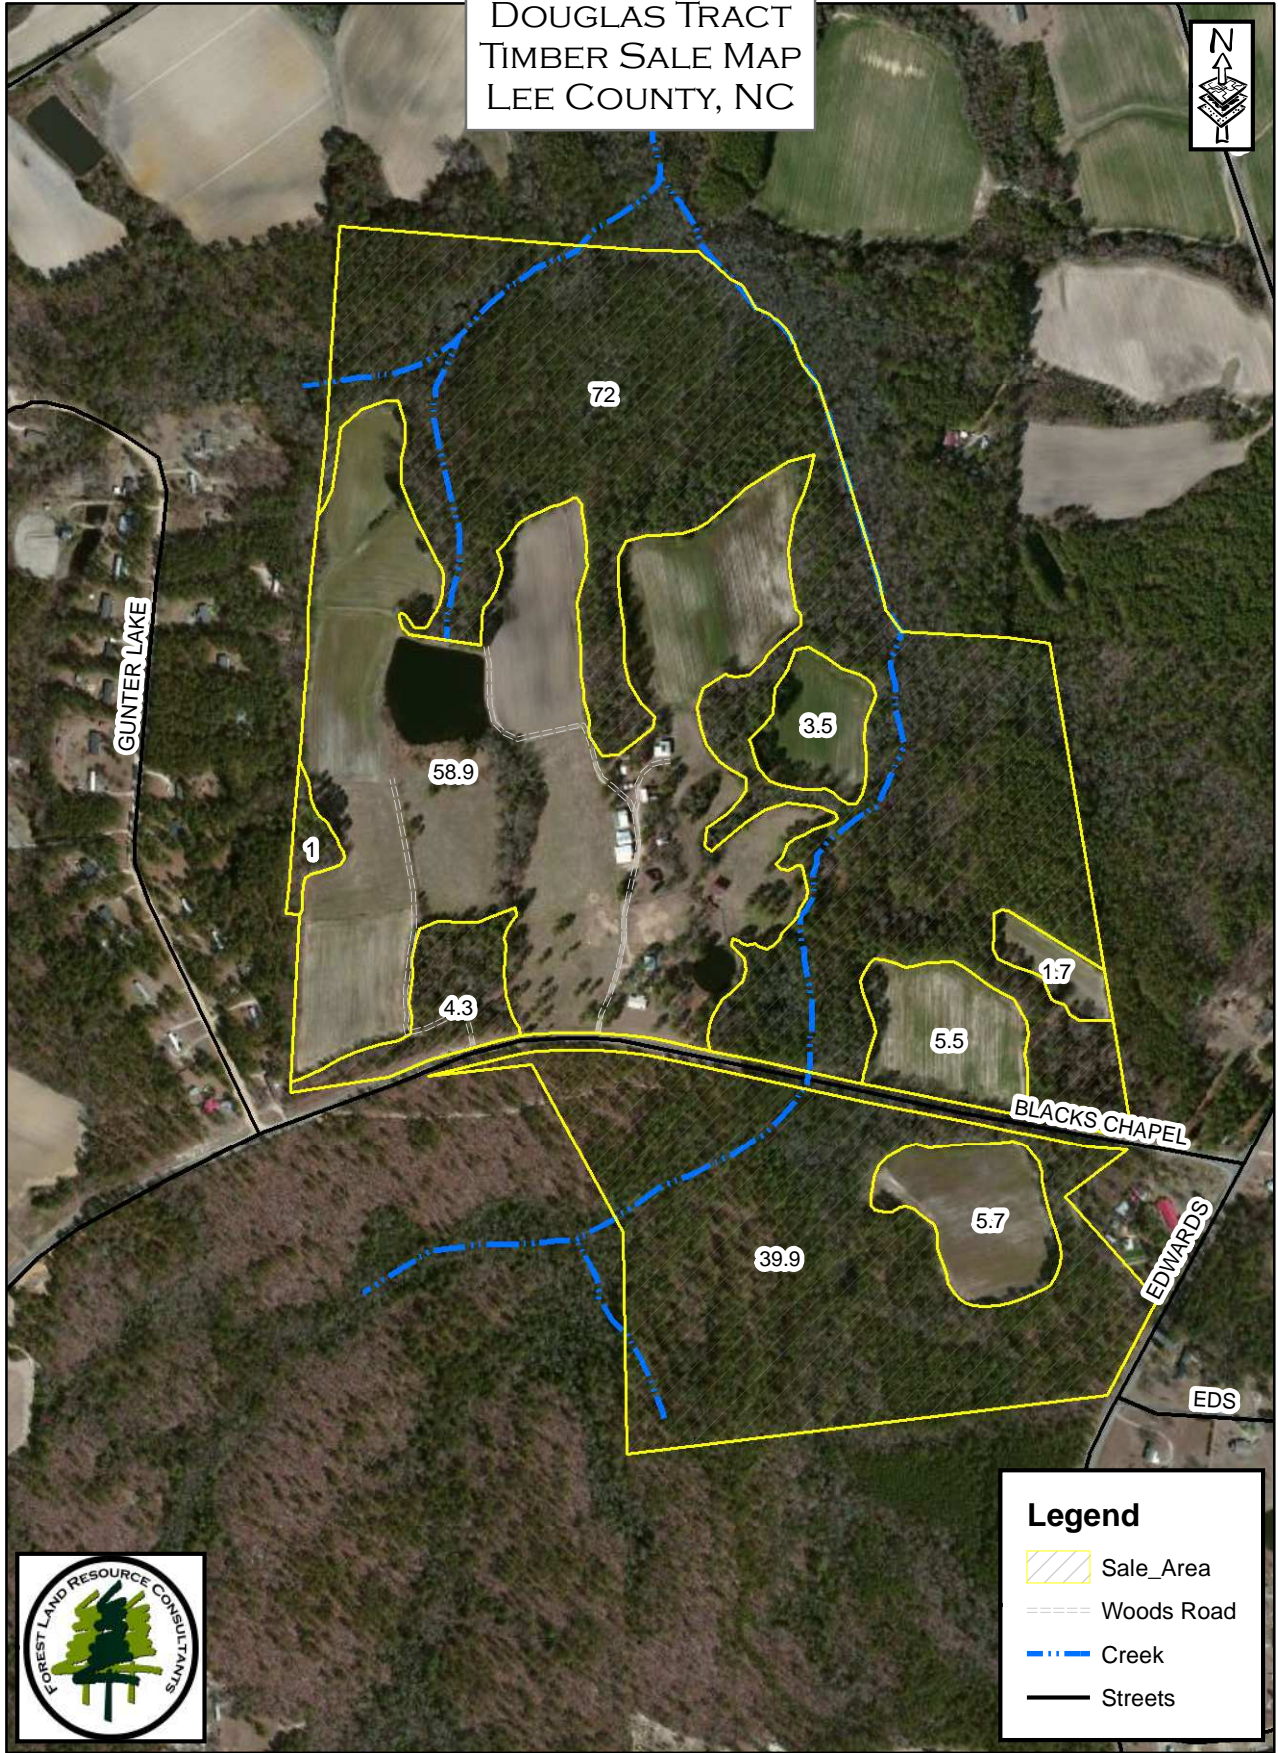

DOUGLAS TRACT
TIMBER SALE MAP
LEE COUNTY, NC

Legend

-  Sale_Area
-  Woods Road
-  Creek
-  Streets