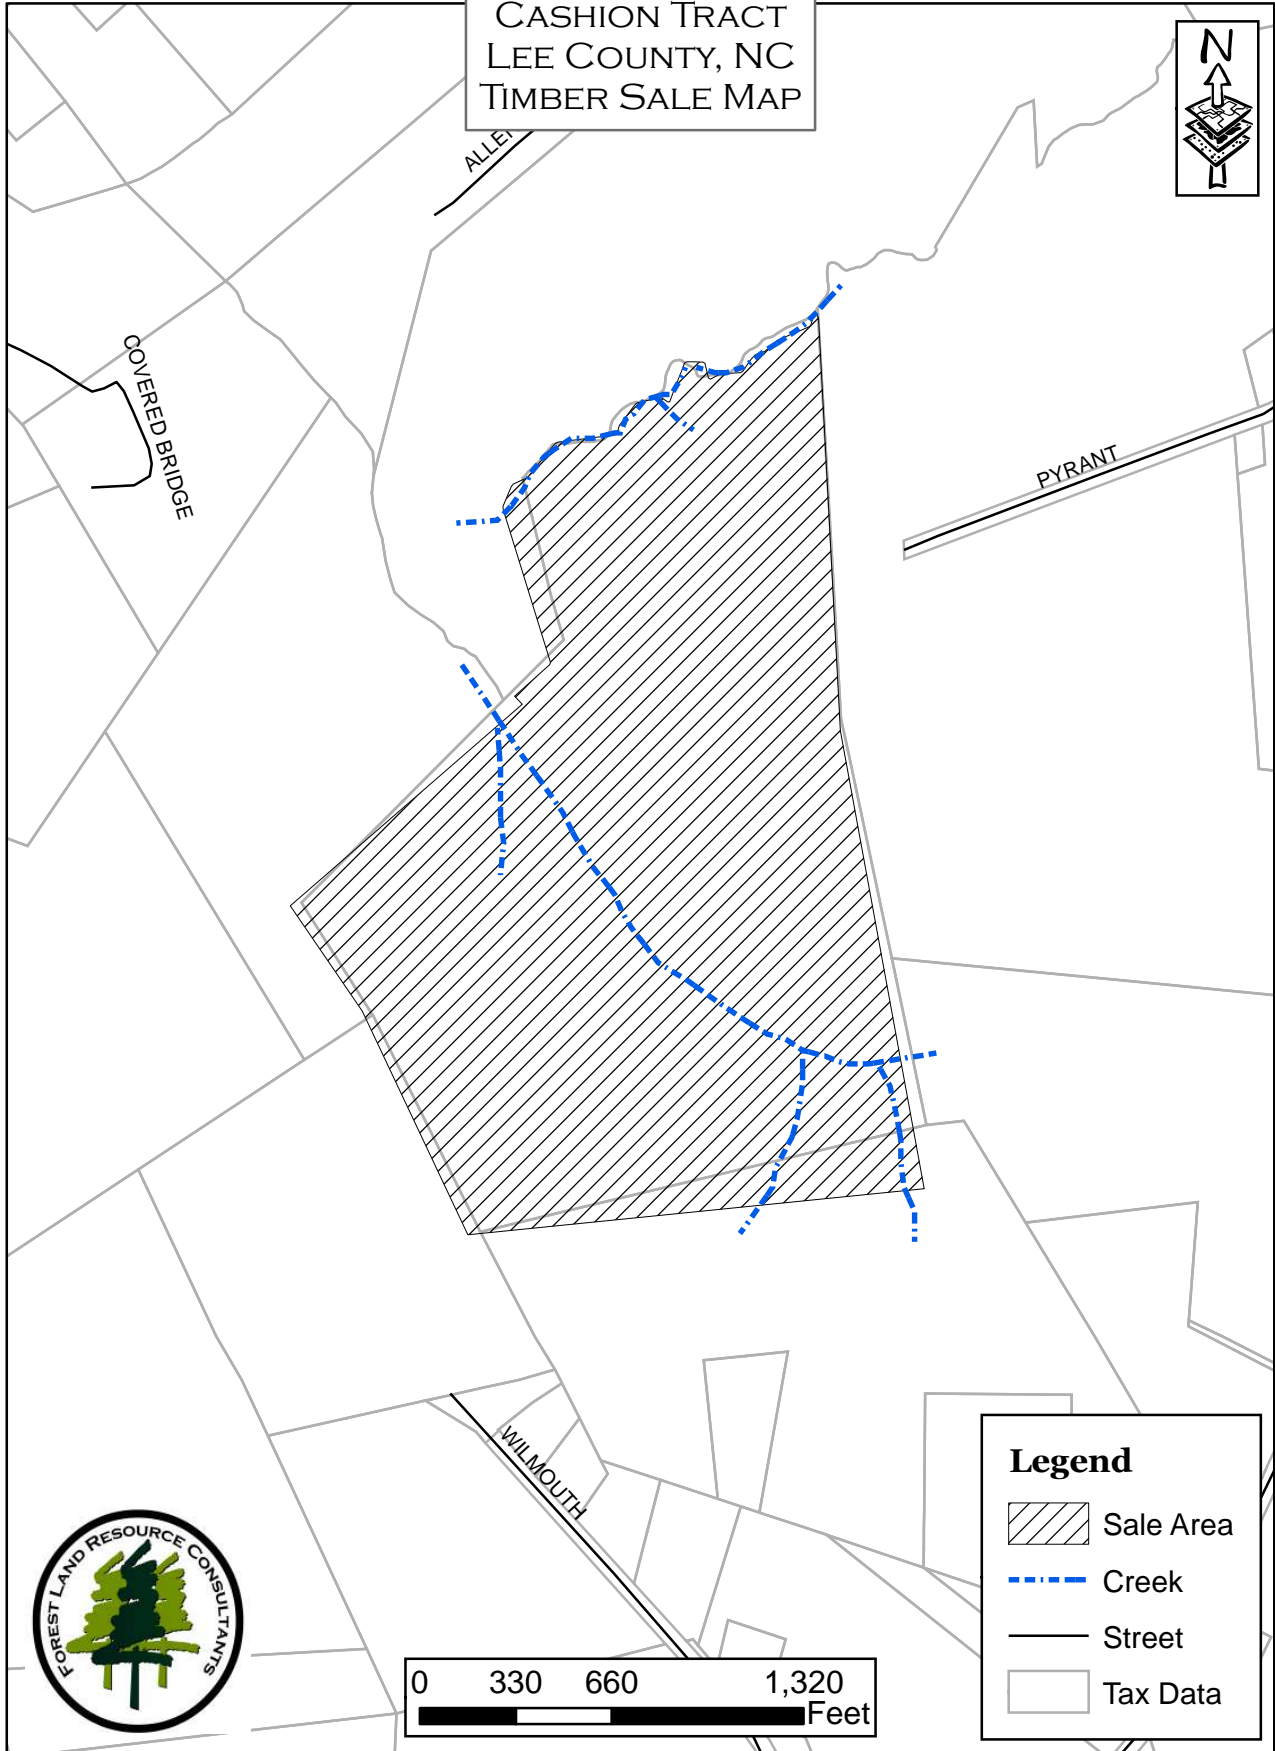

CASHION TRACT
LEE COUNTY, NC
TIMBER SALE MAP

Legend

-  Sale Area
-  Creek
-  Street
-  Tax Data

1 inch = 660 feet