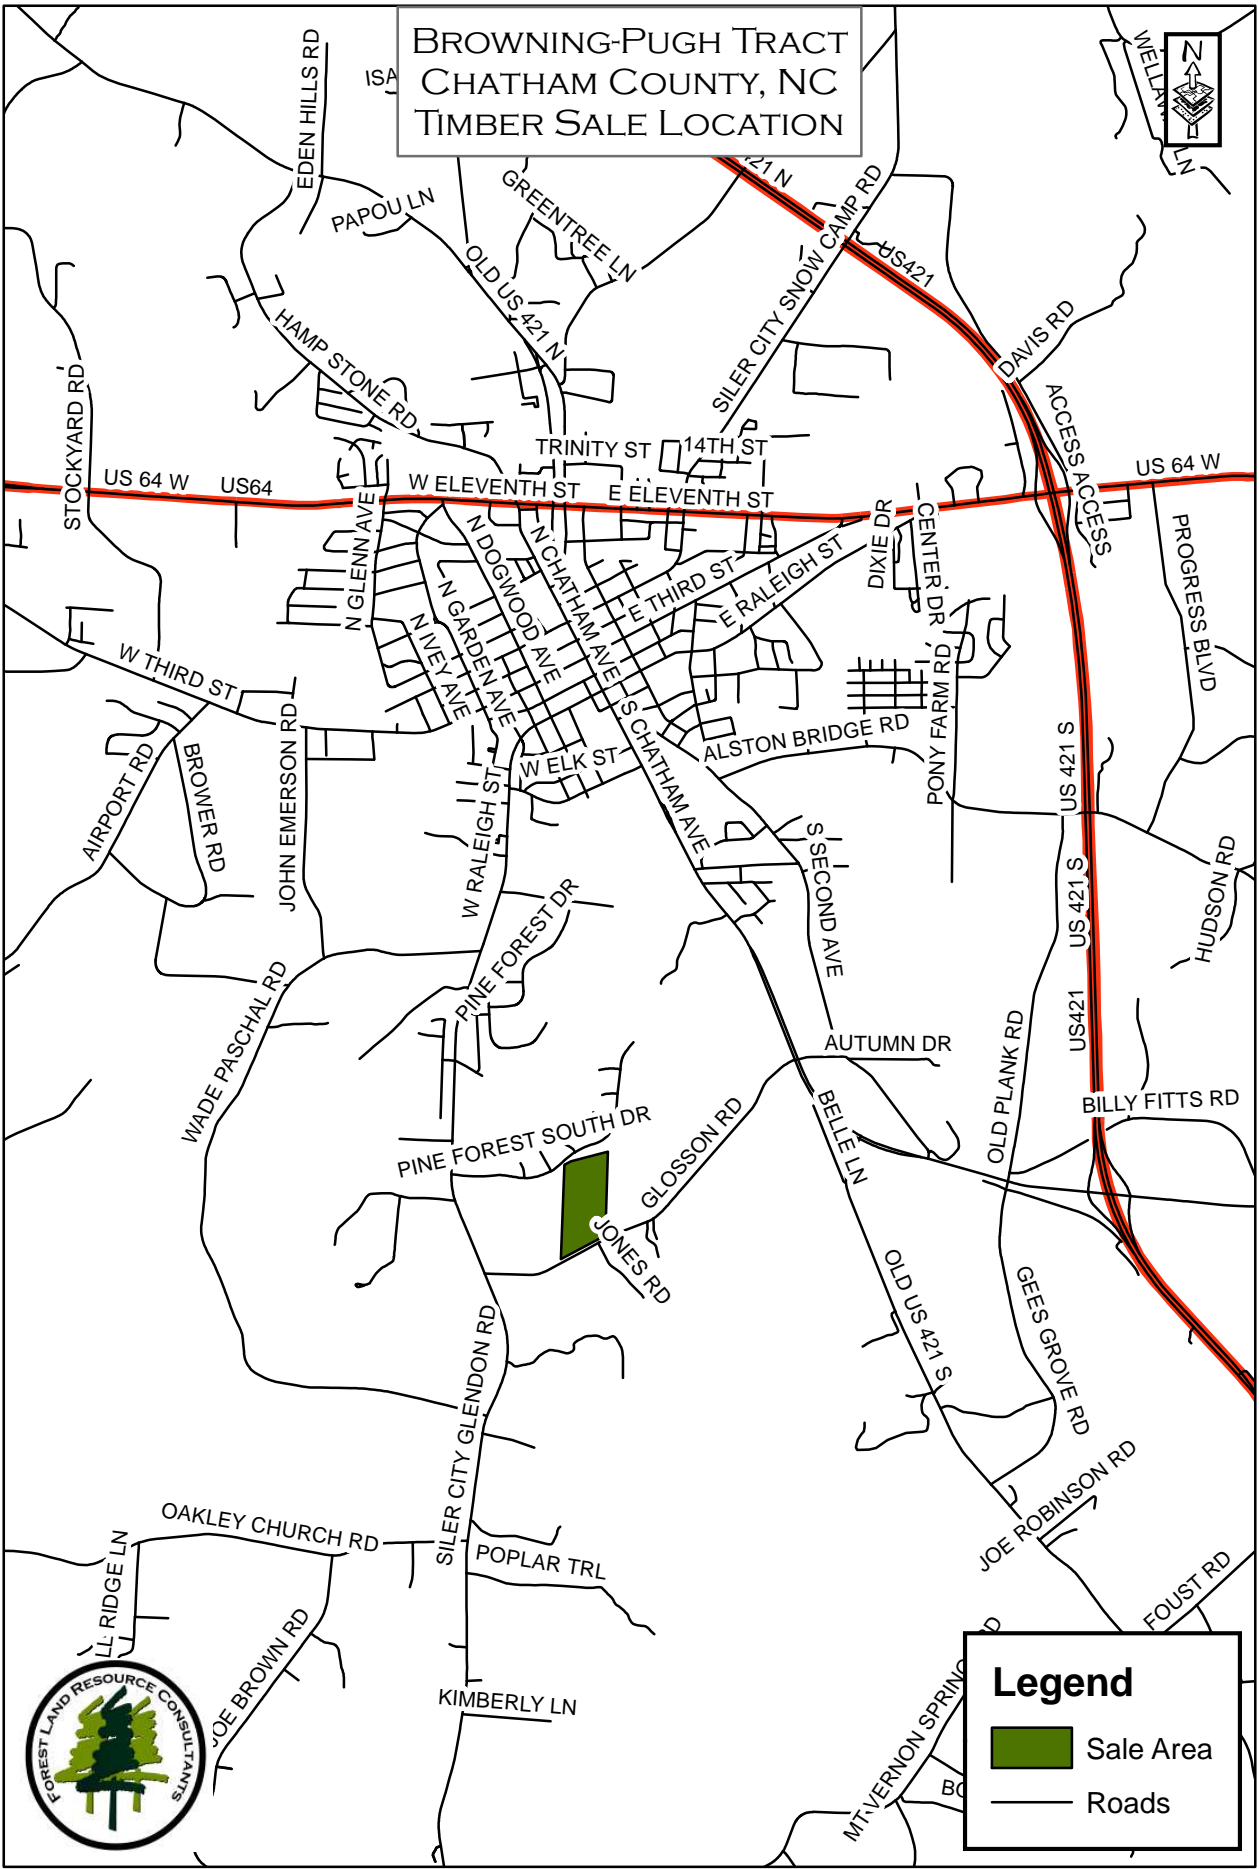

BROWNING-PUGH TRACT CHATHAM COUNTY, NC TIMBER SALE LOCATION

Legend

- Sale Area
- Roads