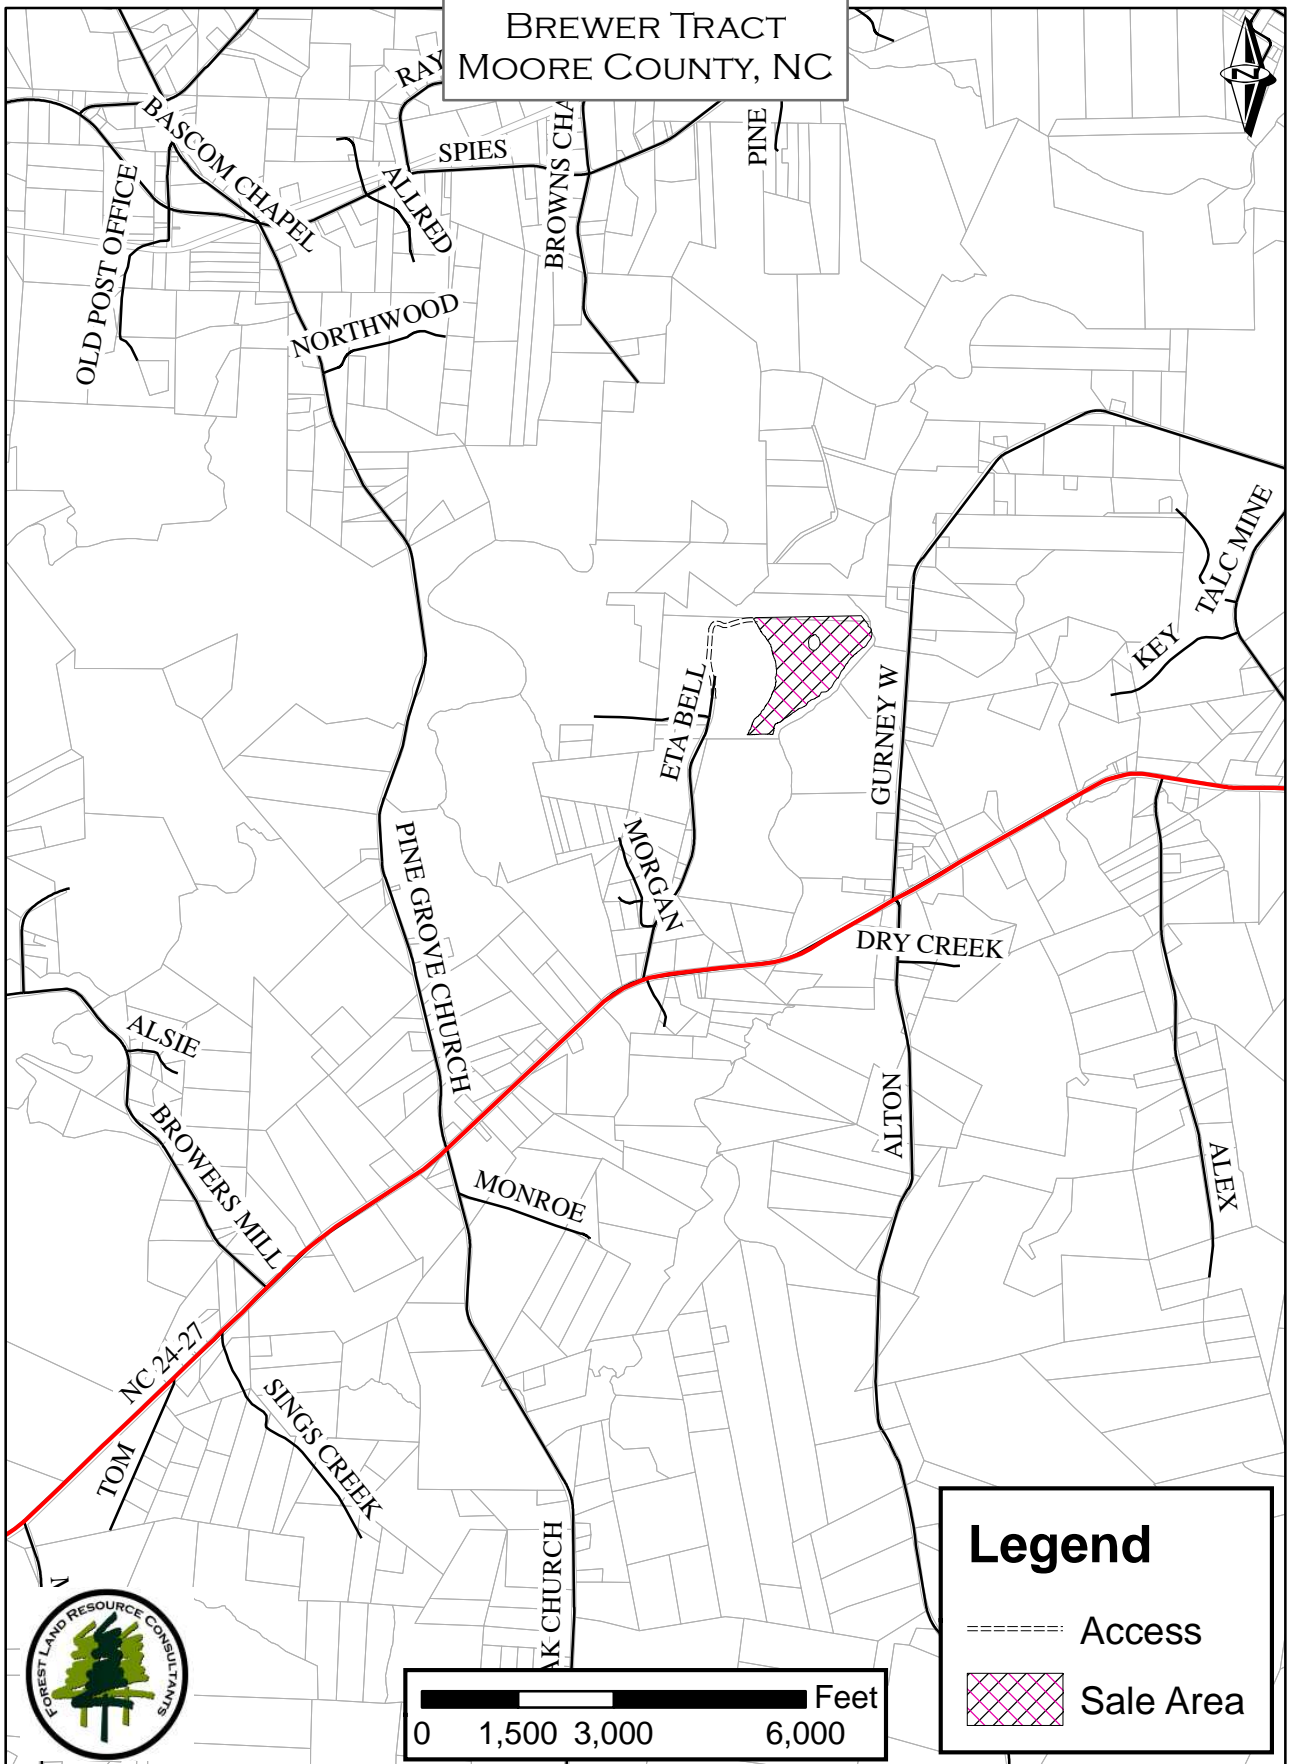

BREWER TRACT
MOORE COUNTY, NC

Legend

- Access
- ▨ Sale Area