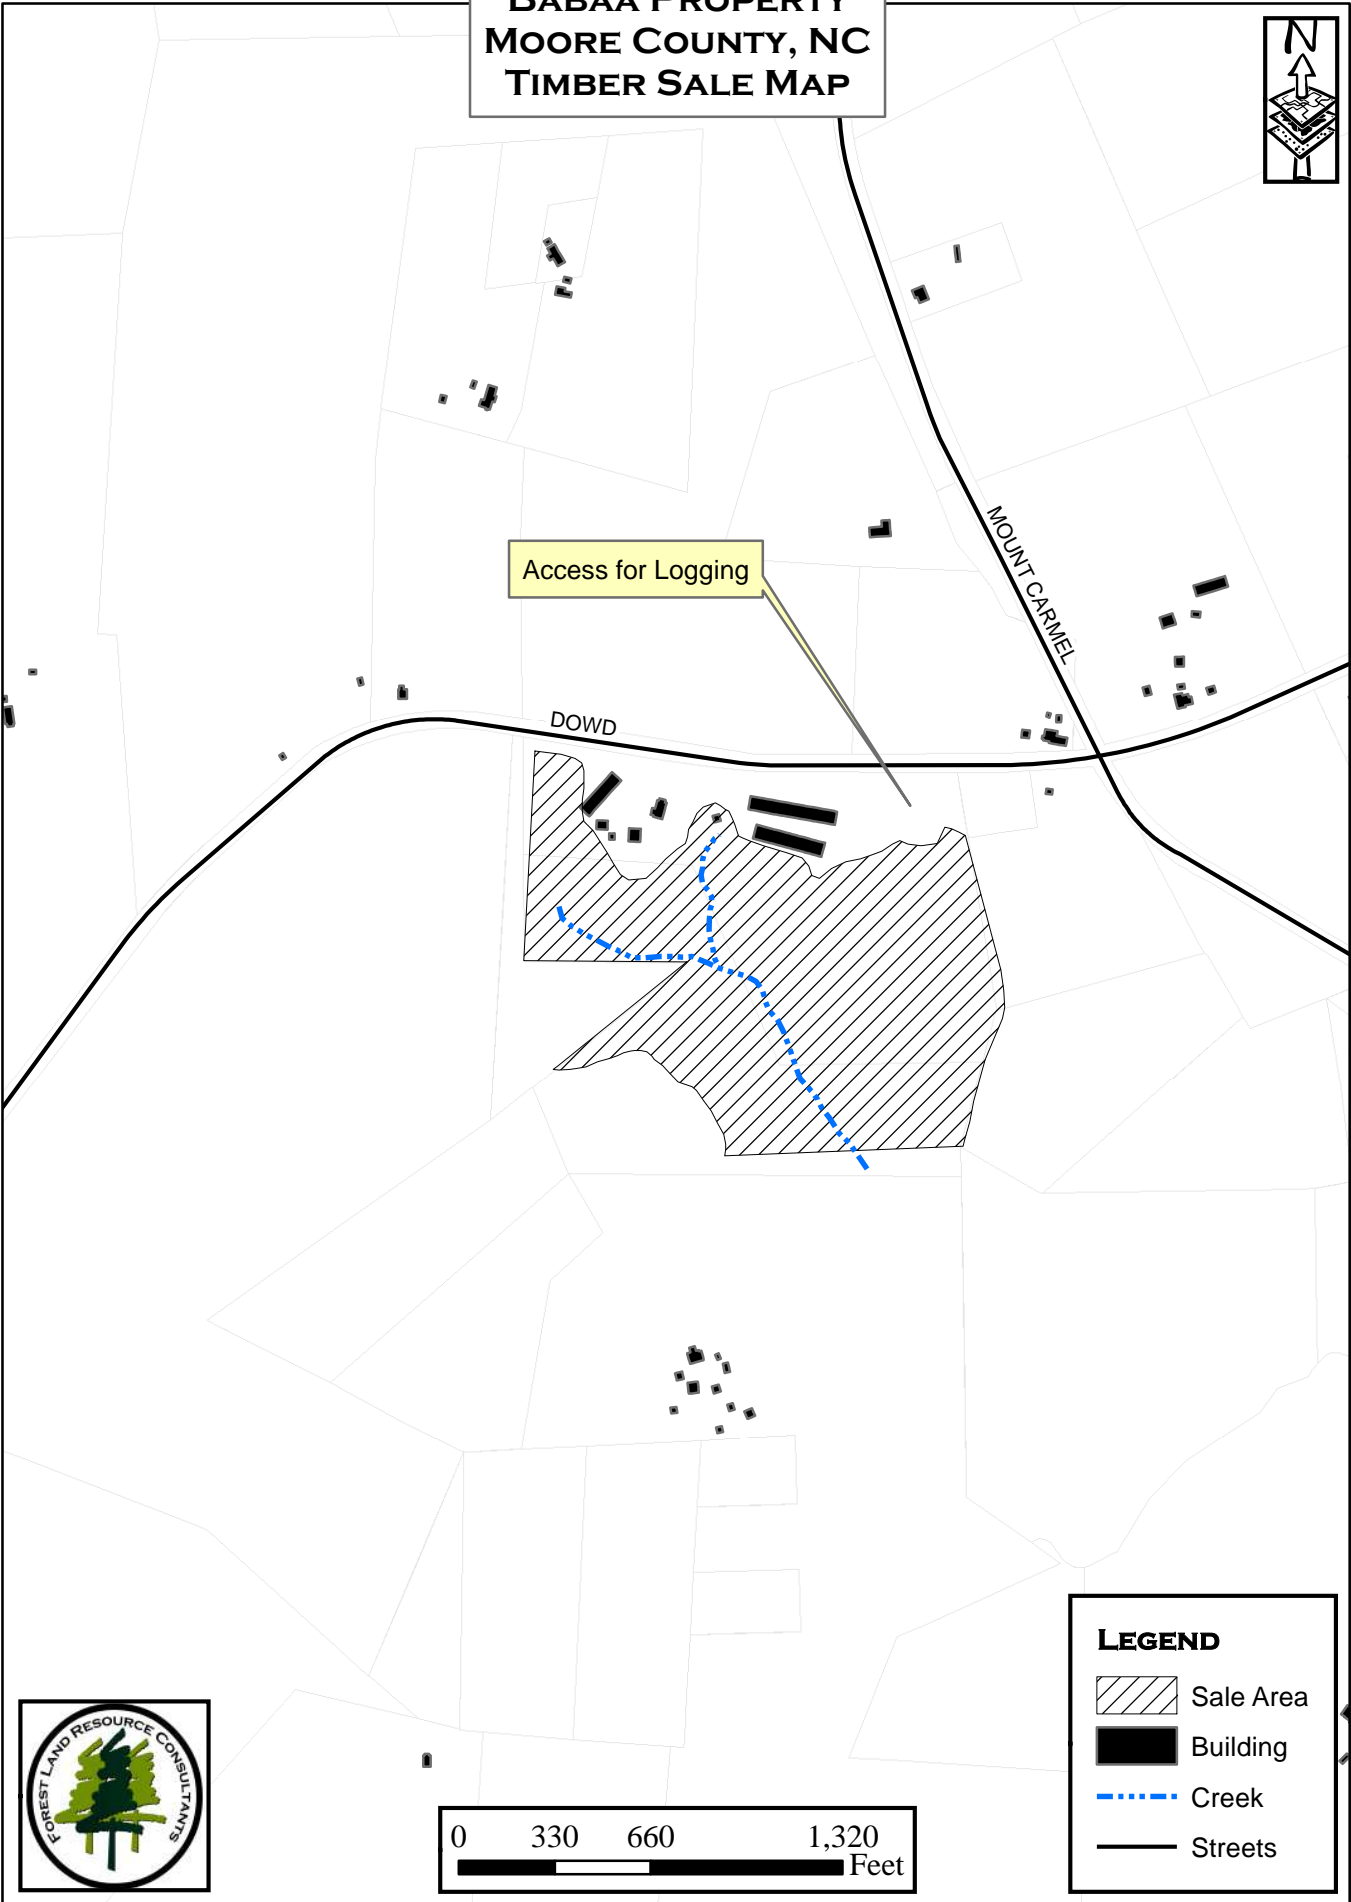

**BABAA PROPERTY
MOORE COUNTY, NC
TIMBER SALE MAP**

Access for Logging

DOWD

MOUNT CARMEL

LEGEND

-  Sale Area
-  Building
-  Creek
-  Streets