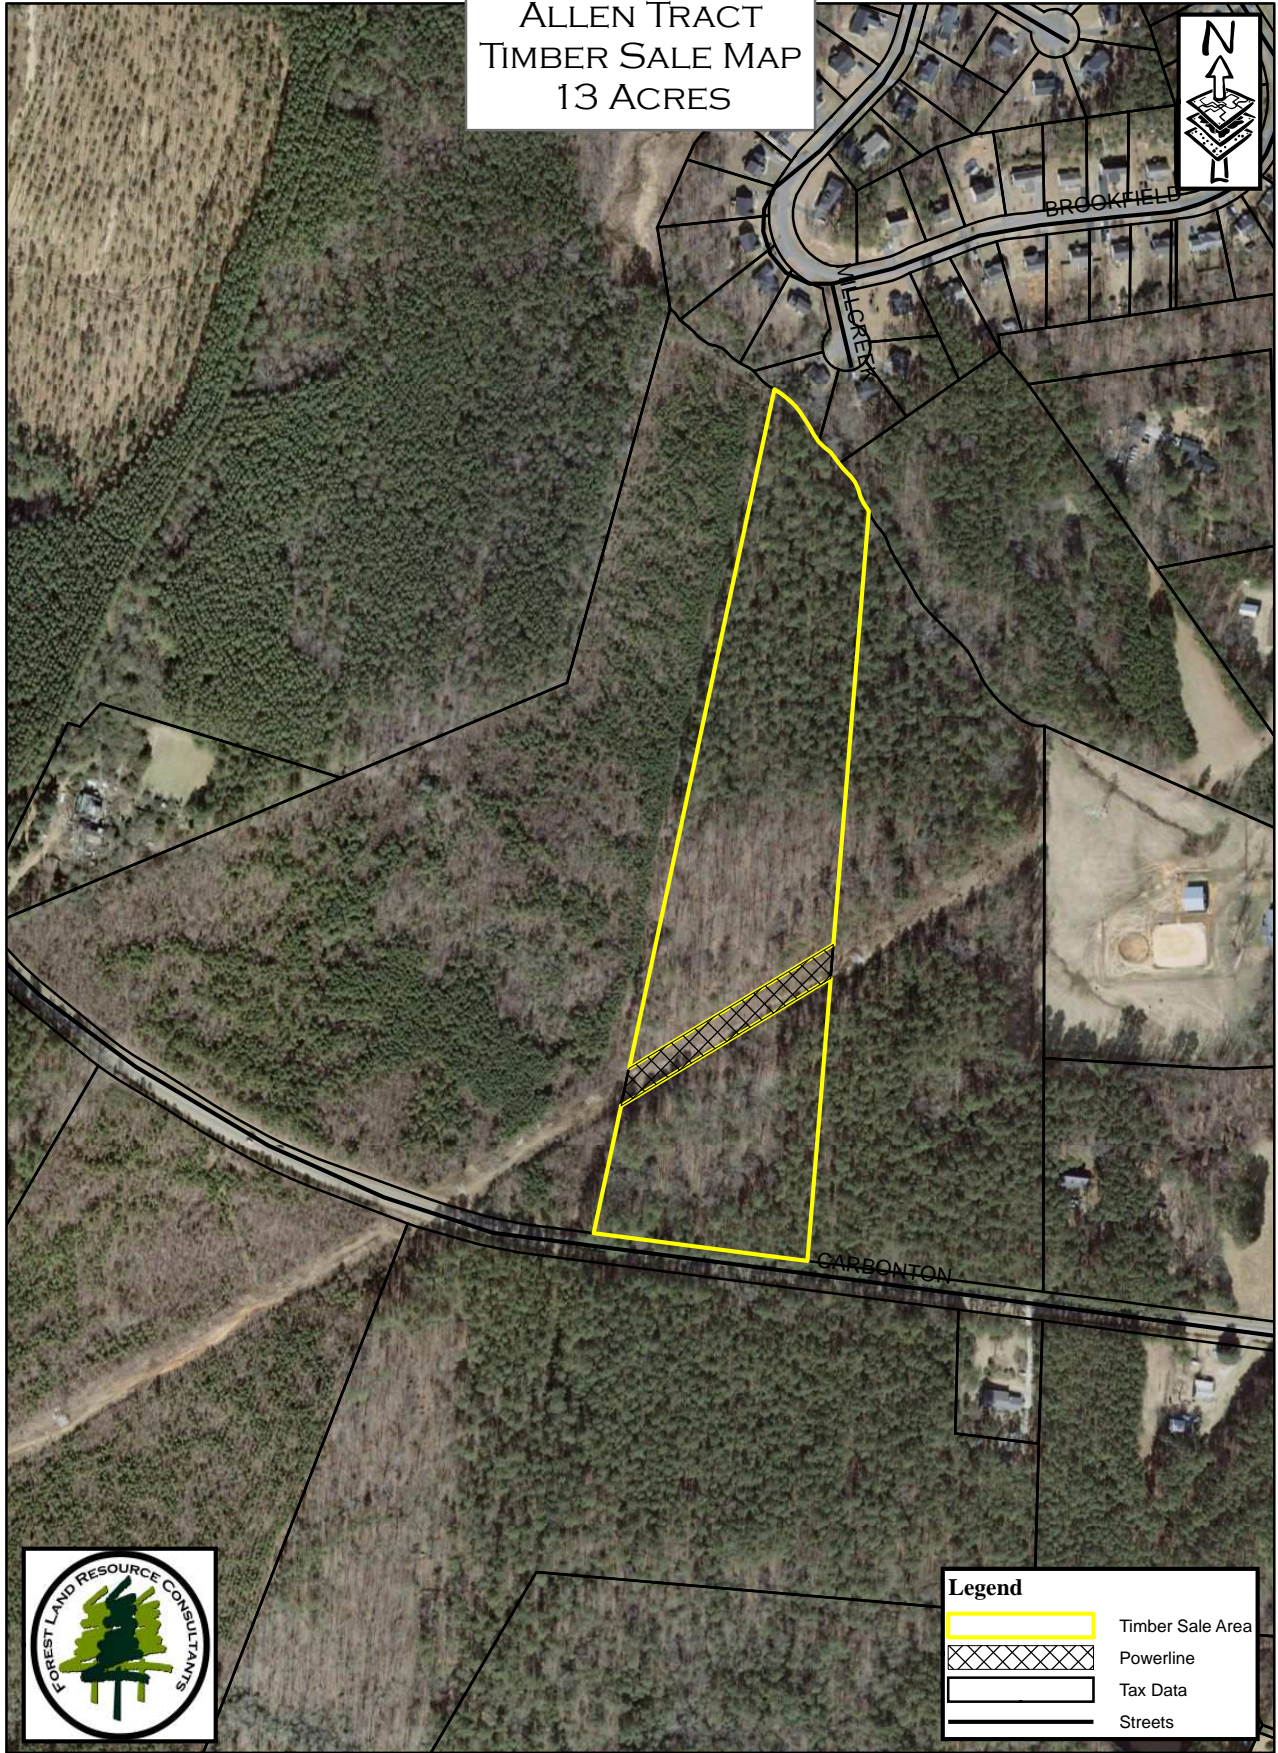

ALLEN TRACT
TIMBER SALE MAP
13 ACRES

Legend	
	Timber Sale Area
	Powerline
	Tax Data
	Streets

1 inch = 400 feet