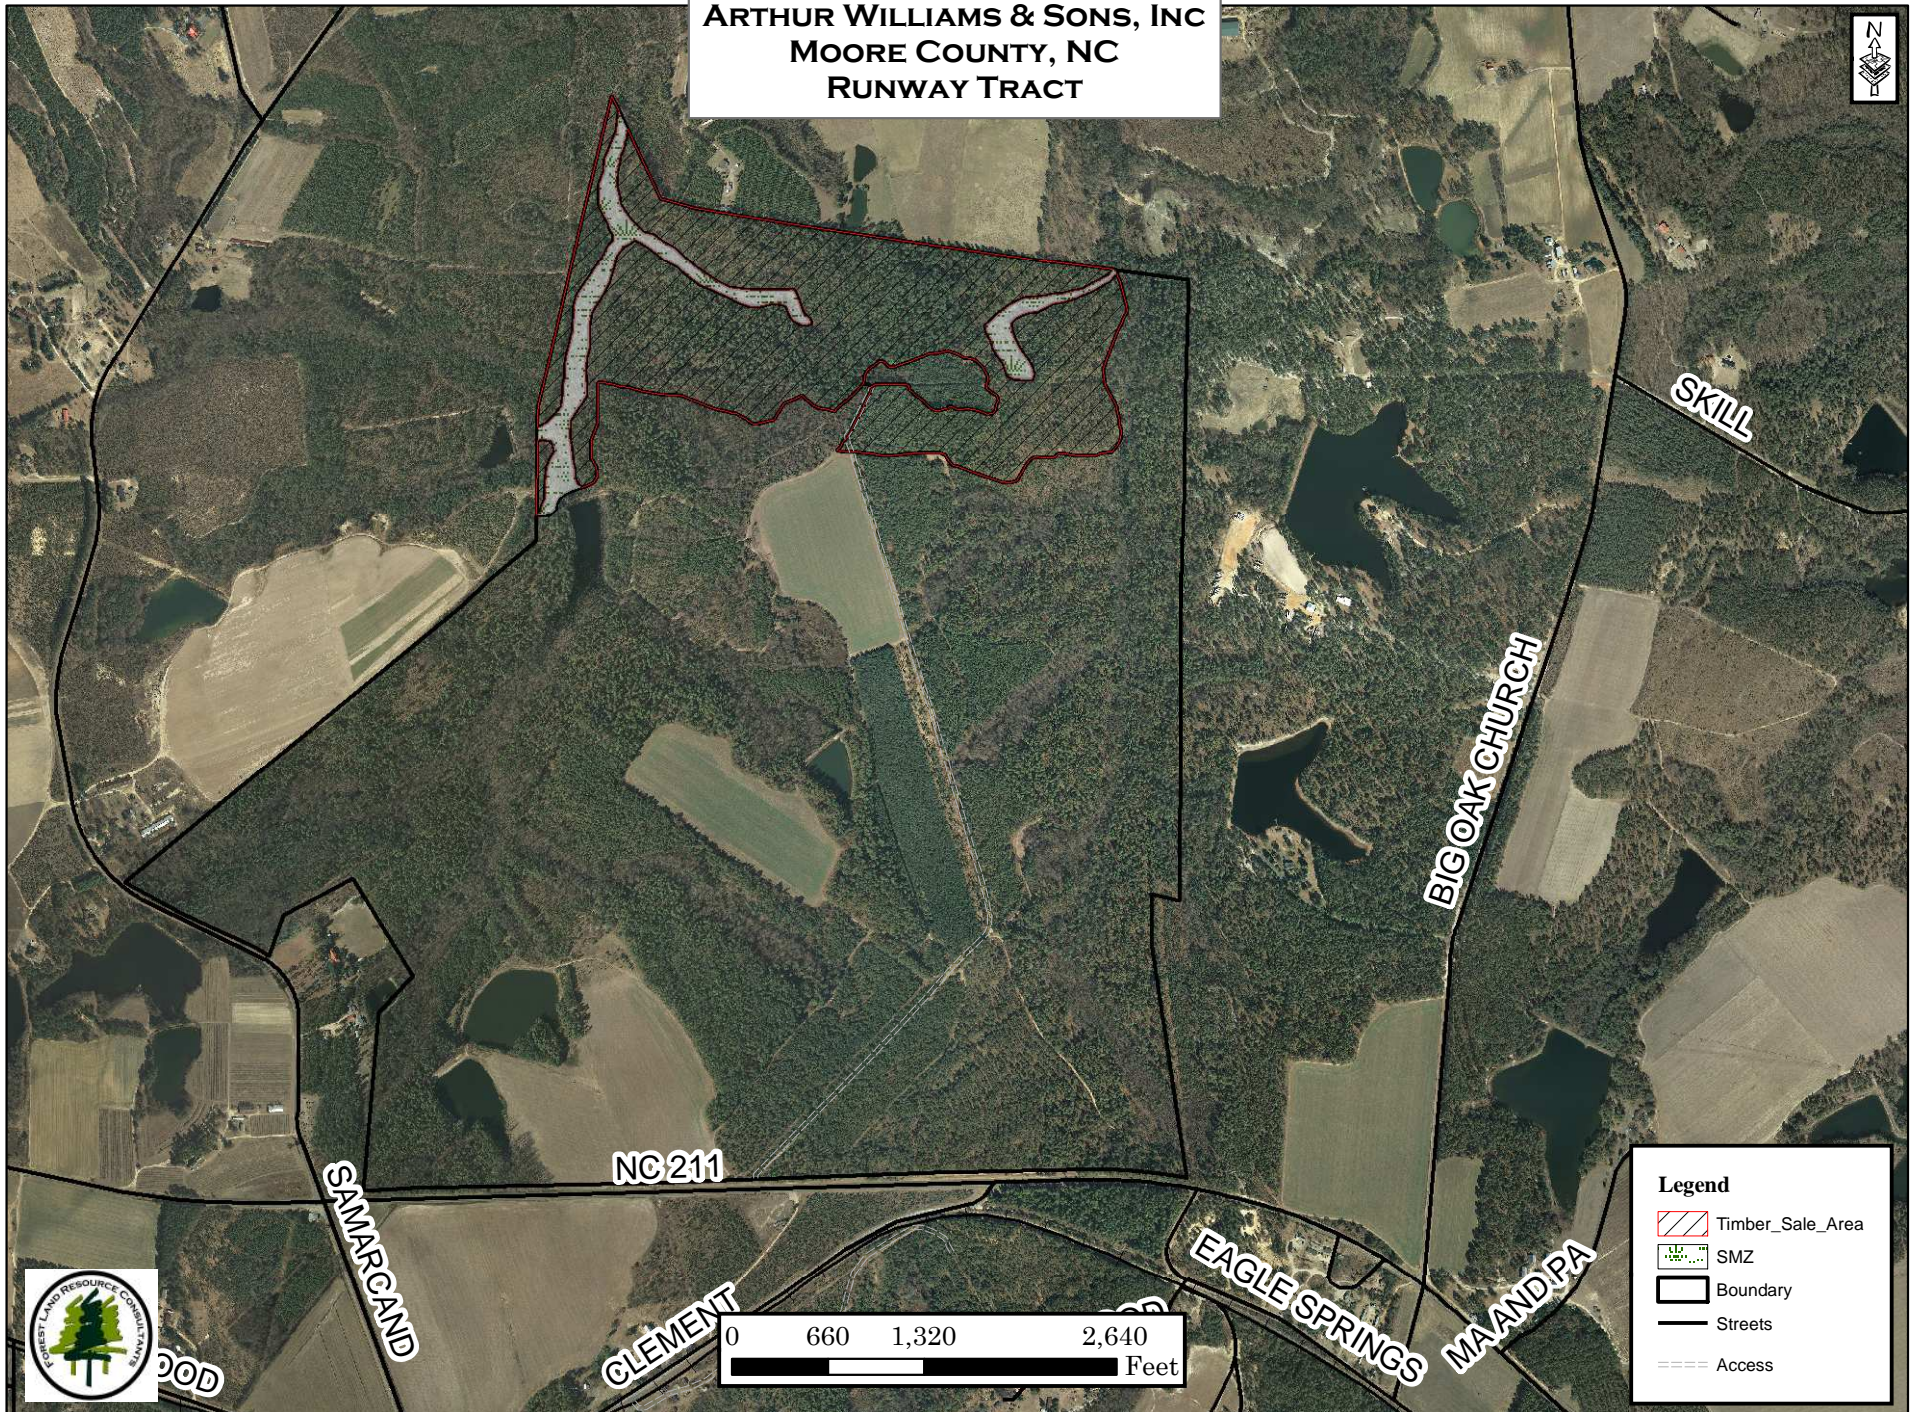

ARTHUR WILLIAMS & SONS, INC
MOORE COUNTY, NC
RUNWAY TRACT

Legend

-  Timber_Sale_Area
-  SMZ
-  Boundary
-  Streets
-  Access

WOOD

SAMARCAND

NC 211

CLEMENT

EAGLE SPRINGS

MA AND PA

SKILL

BIG OAK CHURCH