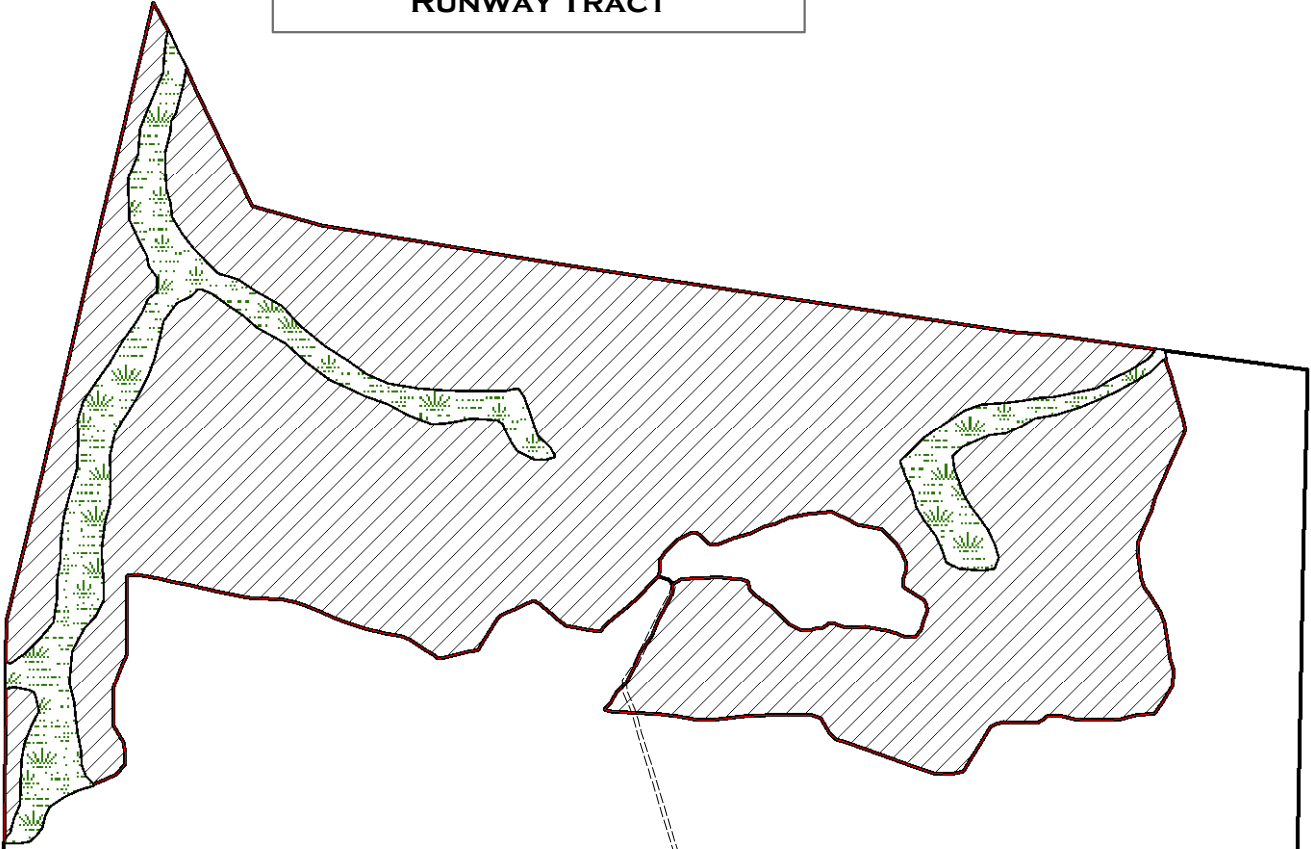

ARTHUR WILLIAMS & SONS, INC  
MOORE COUNTY, NC  
RUNWAY TRACT

**Legend**

-  Timber\_Sale\_Area
-  SMZ
-  Boundary
-  Streets
-  Access